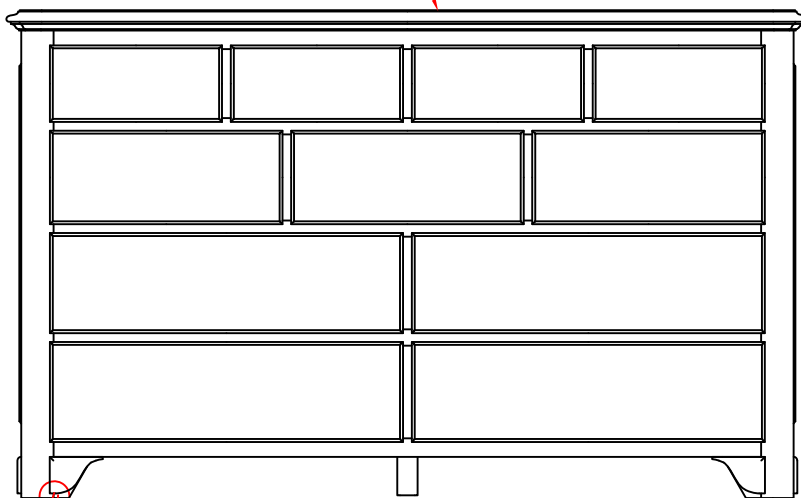

Read all instruction and study the drawing carefully before starting the assembly process.

HARDWARE PACK

NO.	DRAWING	DESCRIPTION	SIZE	Q'TY
A		Anti - Tip Kit		1pc

Tipping Restraint

Anti-tip kit is included for use. We recommend installing for safety reason.

Adjust leveler if needed to level dresser on uneven floor.