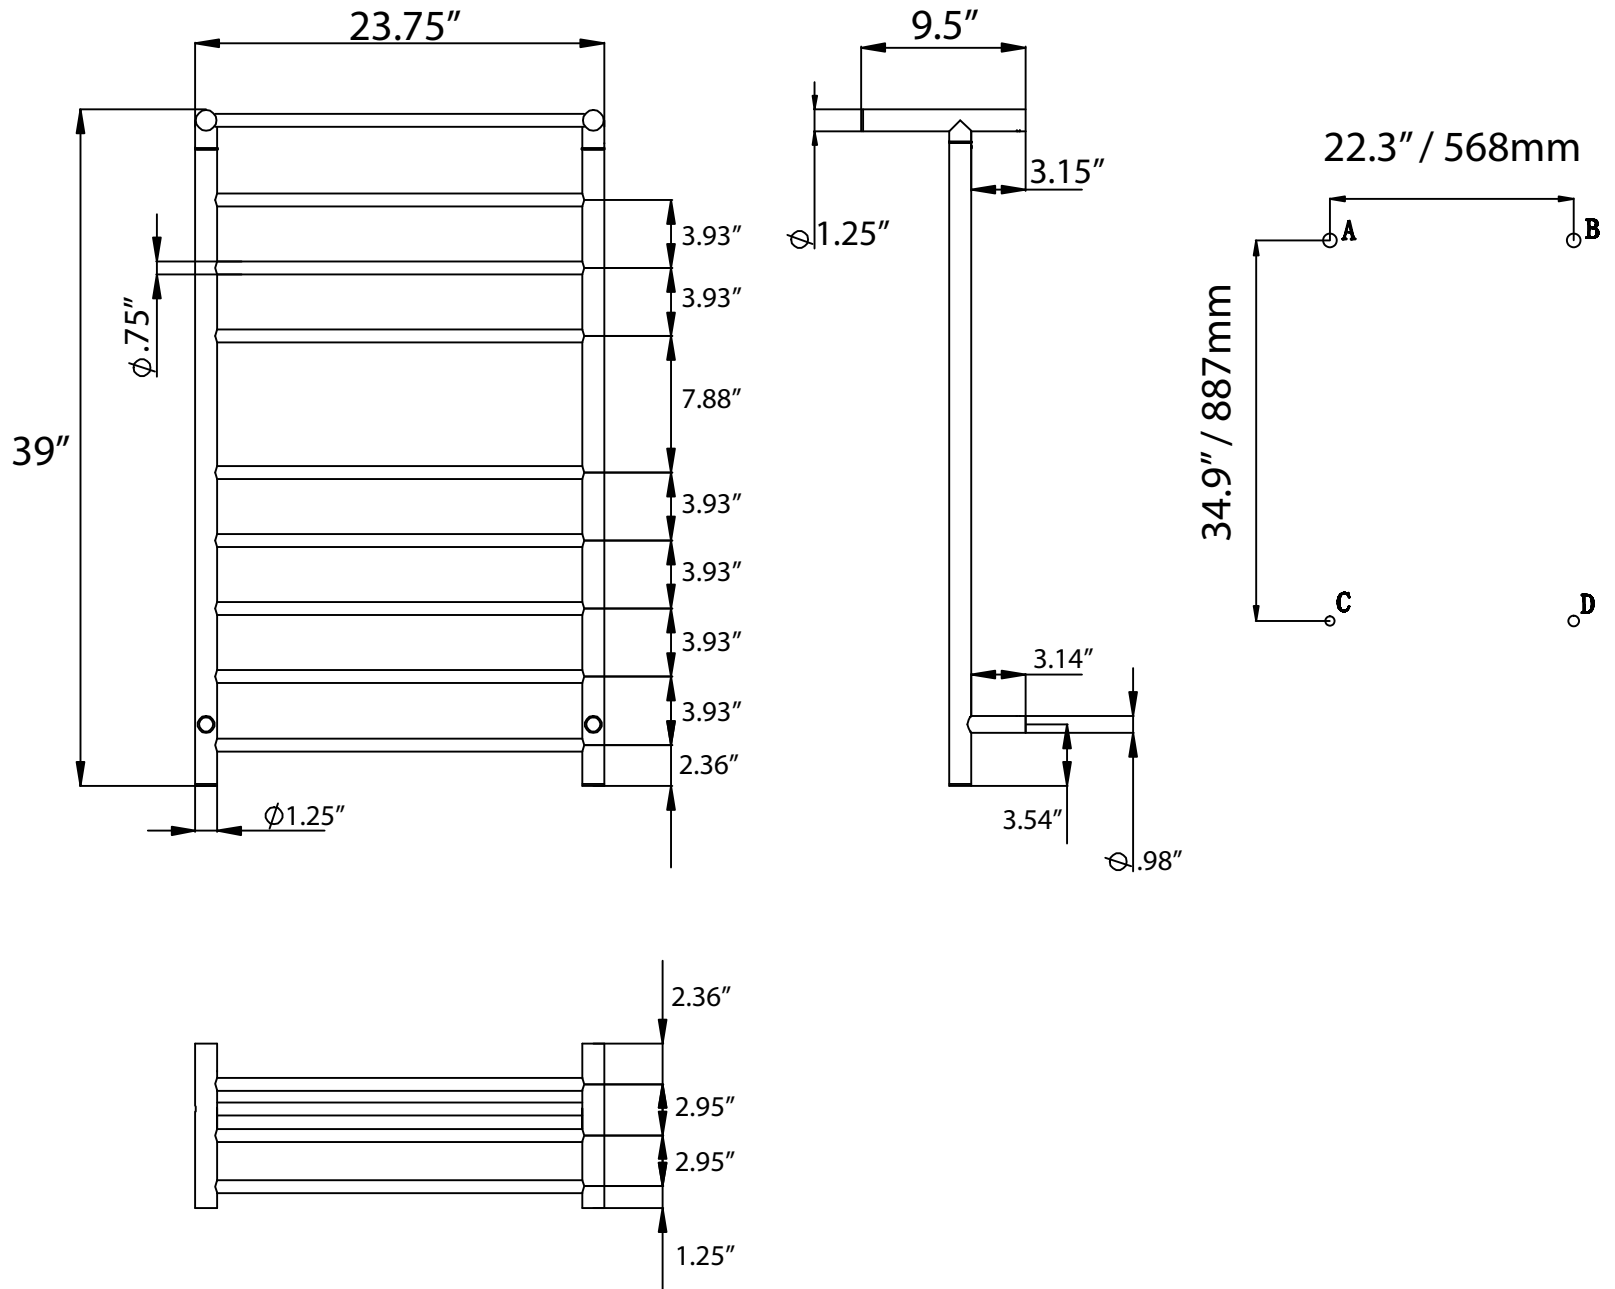

ANZZI™

TW-AZ012

Wall Mounted
Towel Warmer

Wall Plug-In, 72" cord

8 Bars

www.ANZZI.com
1-844-44-ANZZI

Perfection is our Tradition™