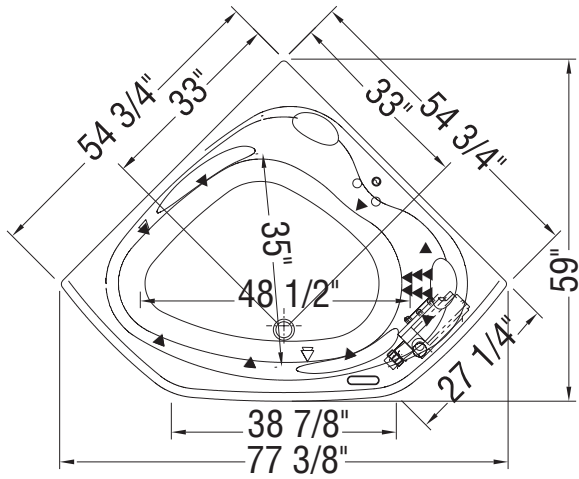

HYDROSENS AND BACKMAX SYSTEMS

AIR SYSTEM

- (▲): Indicates Whirlpool jets positioning
- (▽): Indicates suction positioning
- (•): Indicates airjets positioning
- (☞): **A** Indicates chromatherapy light positioning opt. 1
- (☞): **B** Indicates chromatherapy light positioning opt. 2

All dimensions are approximate. Structure measurements must be verified against the unit to ensure proper fit.