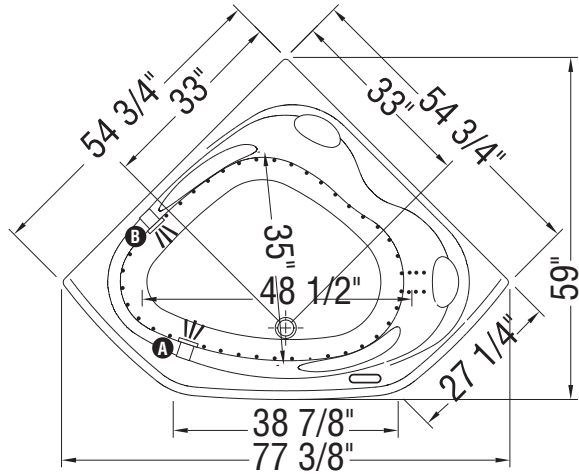

HYDROSENS AND BACKMAX SYSTEMS

AIR SYSTEM

- (▲): Indicates Whirlpool jets positioning
- (▽): Indicates suction positioning
- (•): Indicates airjets positioning
- (☞): **A** Indicates chromatherapy light positioning opt. 1
- (☞): **B** Indicates chromatherapy light positioning opt. 2

All dimensions are approximate. Structure measurements must be verified against the unit to ensure proper fit.