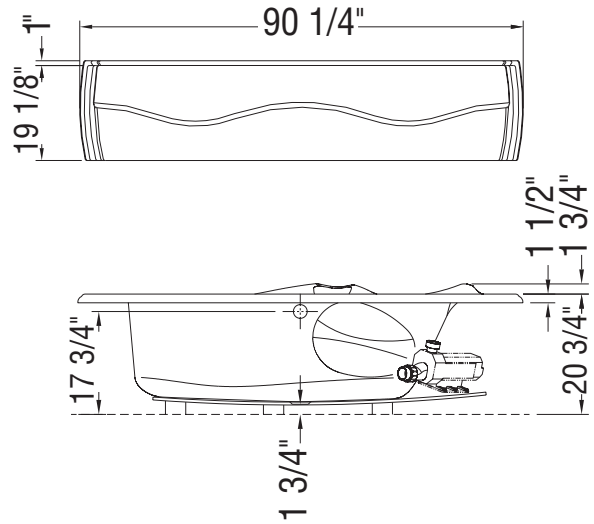

HYDROSENS AND BACKMAX SYSTEMS

AIR SYSTEM

- (▲): Indicates Whirlpool jets positioning
- (▽): Indicates suction positioning
- (•): Indicates airjets positioning
- (☞): **A** Indicates chromatherapy light positioning opt. 1
- (☞): **B** Indicates chromatherapy light positioning opt. 2

All dimensions are approximate. Structure measurements must be verified against the unit to ensure proper fit.