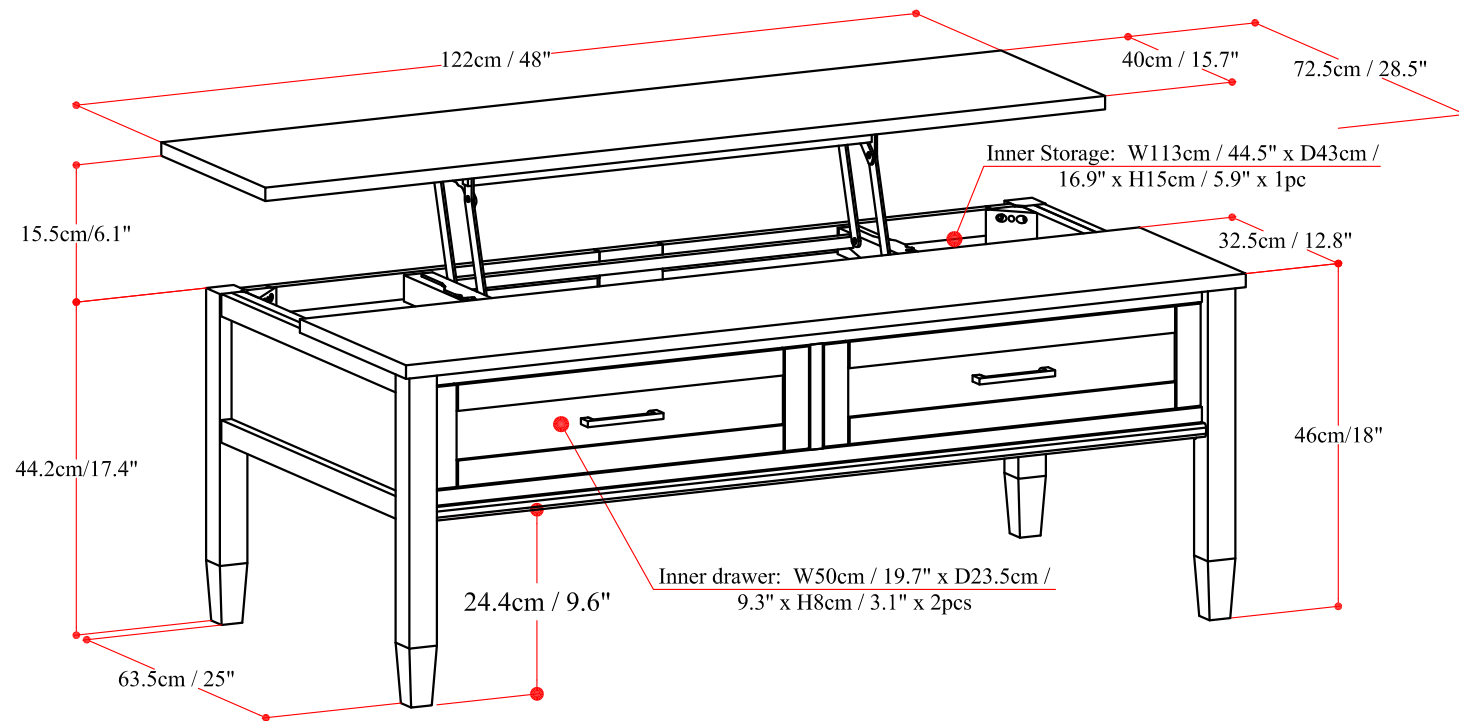

ELA LIFT TOP COFFEE TABLE

Net Weight : 67.2 (lb)