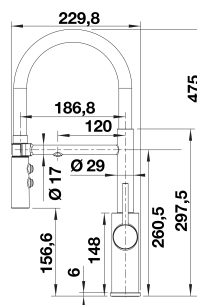

CATRIS FLEXO Filter PVD

Warranty

BLANCO offers a limited lifetime warranty on all sinks and faucets, as well as a one-year warranty on all custom accessories.

Code/Standards Compliance

BLANCO sinks and faucets are third-party tested and certified to standards and listed by applicable certification bodies. For more information on individual product listings, contact our office or listing organization.

View our how-to videos to learn more about installing and caring for BLANCO products:
<https://www.blanco.com/us-en/service/how-to-videos/how-to-videos-for-sinks/>

Questions? Contact us today

BLANCO America, Inc.
110 Mount Holly By-Pass
Lumberton, NJ 08048

Phone & Fax
Phone: 888-668-6201
Fax: 609-668-6211

While BLANCO endeavors to provide accurate information, all dimensions are nominal, cannot be guaranteed, and are subject to change or cancellation. BLANCO assumes no responsibility for use of superseded or voided specifications.