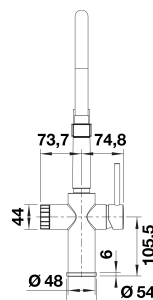

CATRIS FLEXO Filter PVD

Warranty

BLANCO offers a limited lifetime warranty on all sinks and faucets, as well as a one-year warranty on all custom accessories.

Code/Standards Compliance

BLANCO sinks and faucets are third-party tested and certified to standards and listed by applicable certification bodies. For more information on individual product listings, contact our office or listing organization.

View our how-to videos to learn more about installing and caring for BLANCO products:
<https://www.blanco.com/us-en/service/how-to-videos/how-to-videos-for-sinks/>

Questions? Contact us today

BLANCO America, Inc.
110 Mount Holly By-Pass
Lumberton, NJ 08048

Phone & Fax
Phone: 888-668-6201
Fax: 609-668-6211

While BLANCO endeavors to provide accurate information, all dimensions are nominal, cannot be guaranteed, and are subject to change or cancellation. BLANCO assumes no responsibility for use of superseded or voided specifications.