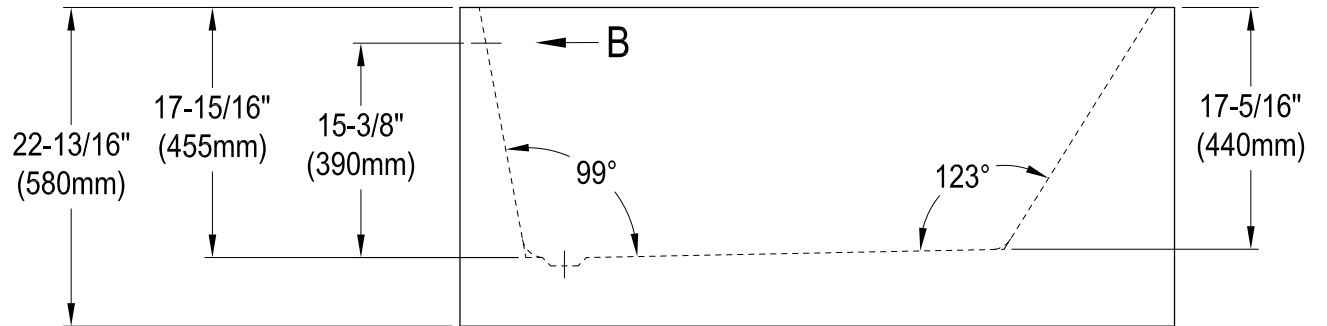

VTSQ512823C410,2,3,6,7,8

51" Acrylic Freestanding Tub with Drain

M14 x 100 (4 pcs)

View B
(5:1)

Section A-A

VTSQ512823C410,2,3,6,7,8

Toe Touch Drain with Overflow Hole