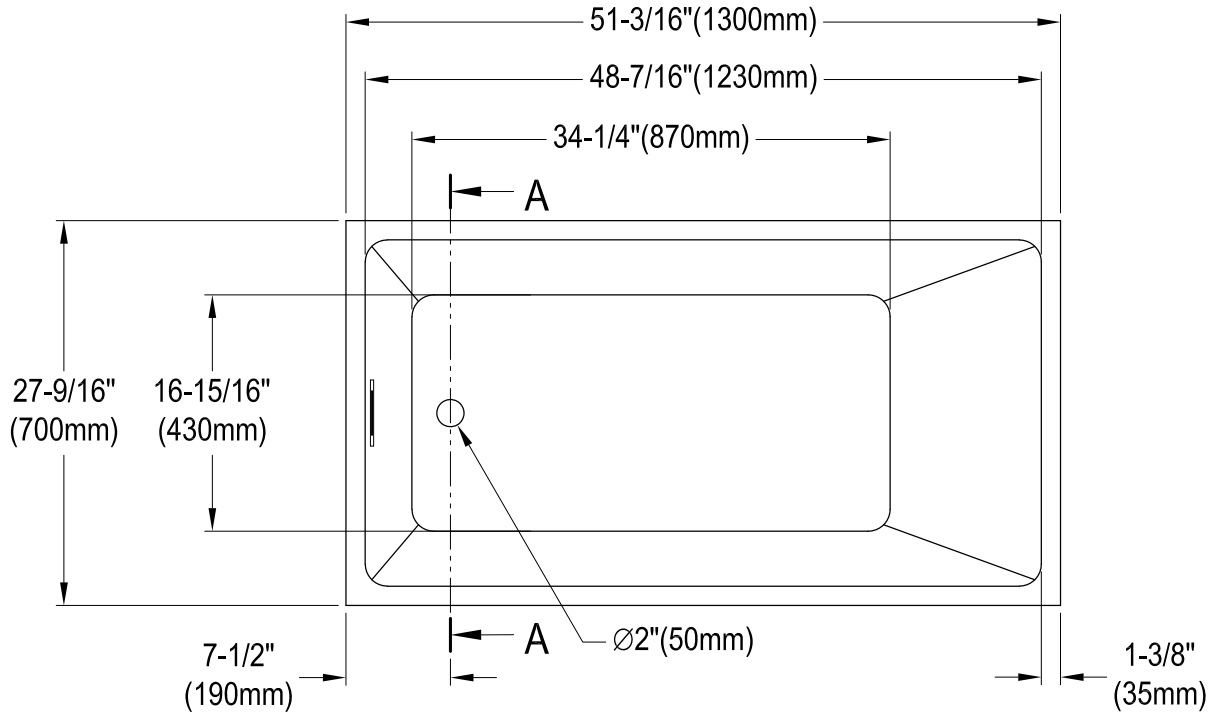

VTSQ512823C410,2,3,6,7,8

51" Acrylic Freestanding Tub with Drain

M14 x 100 (4 pcs)

View B
(5:1)

Section A-A

VTSQ512823C410,2,3,6,7,8

Toe Touch Drain with Overflow Hole