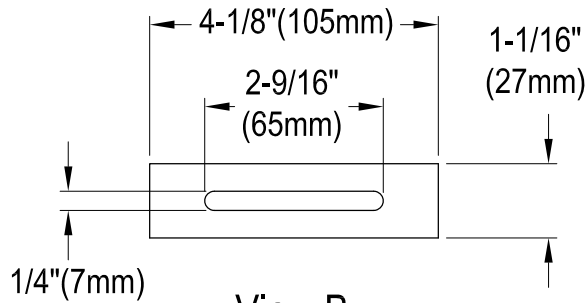

VTSQ512823C410,2,3,6,7,8

51" Acrylic Freestanding Tub with Drain

M14 x 100 (4 pcs)

View B
(5:1)

Section A-A

VTSQ512823C410,2,3,6,7,8

Toe Touch Drain with Overflow Hole