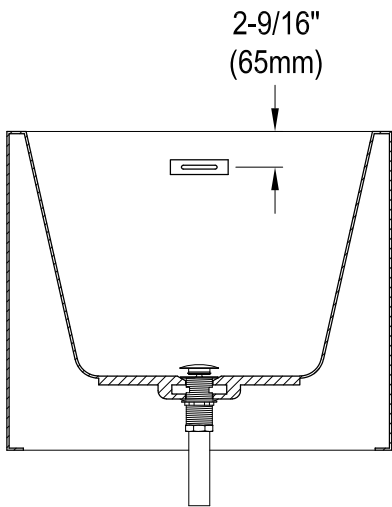

VTSQ512823C410,2,3,6,7,8

51" Acrylic Freestanding Tub with Drain

M14 x 100 (4 pcs)

View B
(5:1)

Section A-A

VTSQ512823C410,2,3,6,7,8

Toe Touch Drain with Overflow Hole