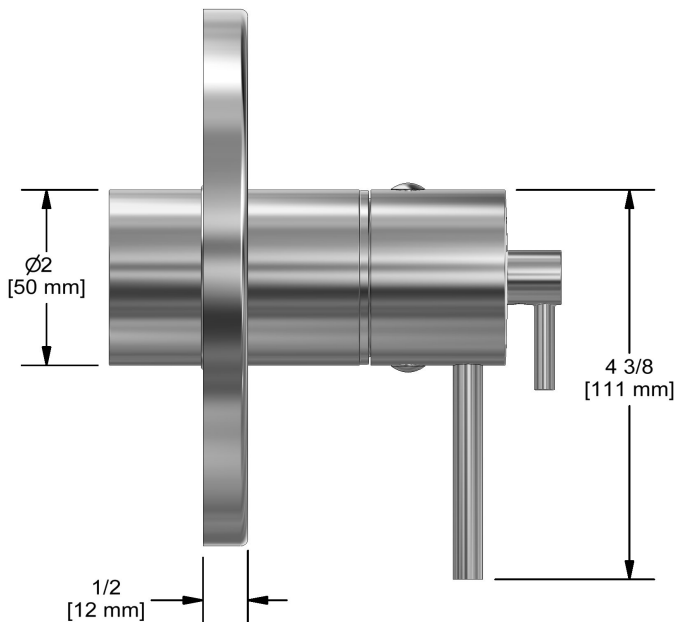

Certifications

- CSA B125.1
- ASME A112.18.1

UPC®