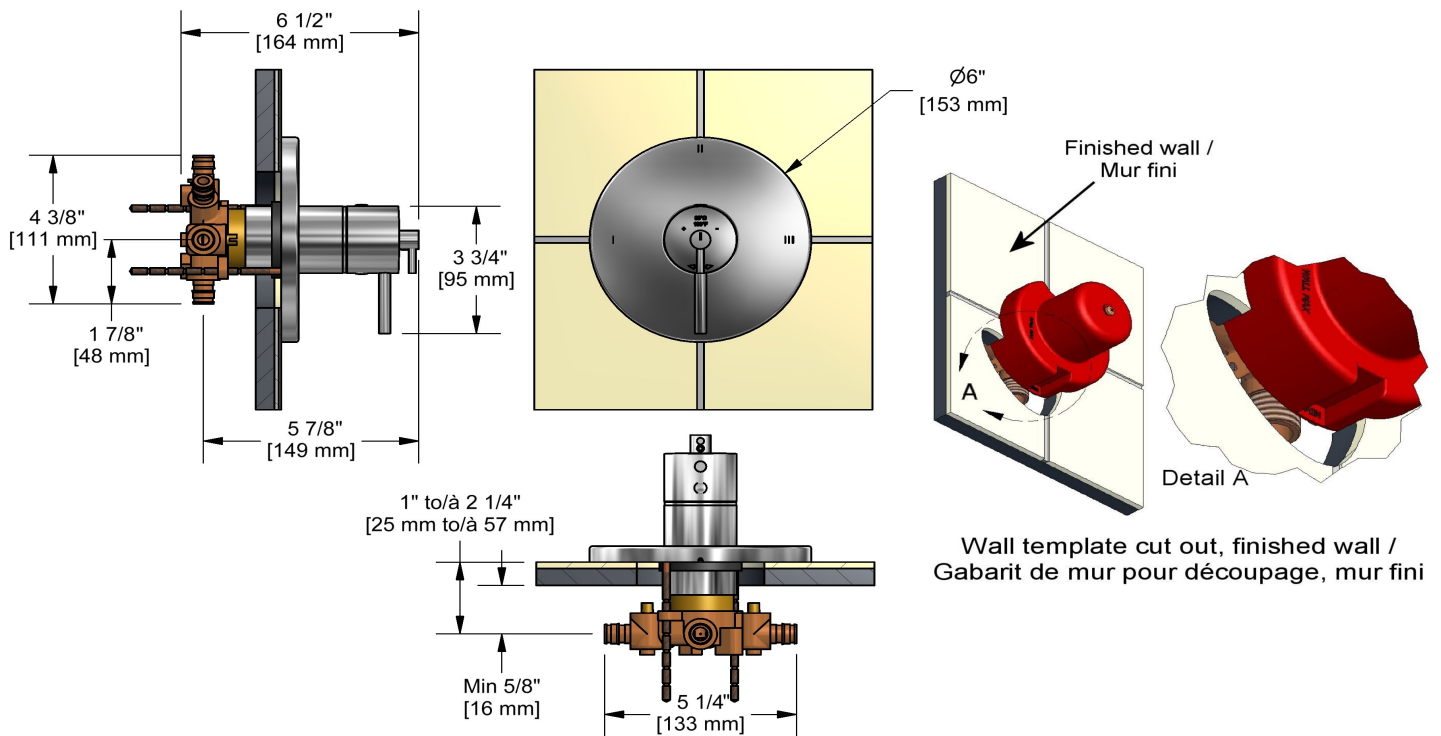

Sizes, models and finishes may differ from those presented.

Warranty

This **Riobel Inc.** product you have purchased carries a Limited Lifetime Warranty on the chrome, PVD finish, blacks and all working parts and is guaranteed from the initial purchase date against all manufacturing defects. All other finishes, including plastic components, are guaranteed for one year. All electric and/or electronic parts are covered by a 5-year limited warranty.

Customer Service

Ontario, West Canada : 888-287-5354 Quebec, Maritimes, United States : 866-473-8442