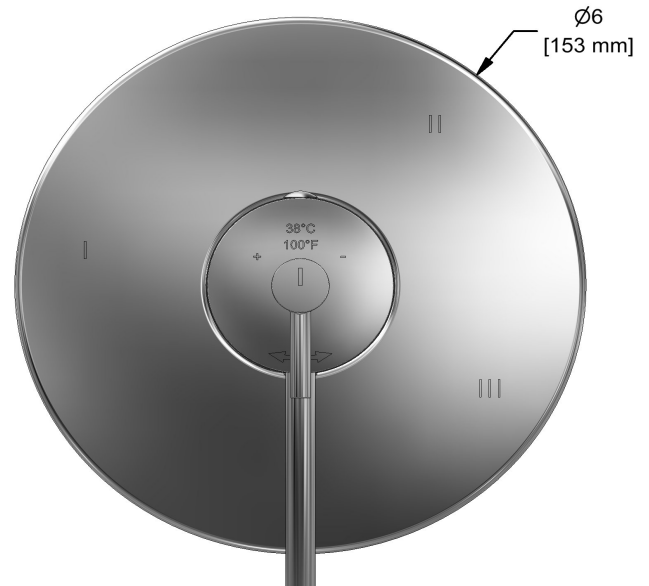

Certifications

- CSA B125.1
- ASME A112.18.1

UPC®