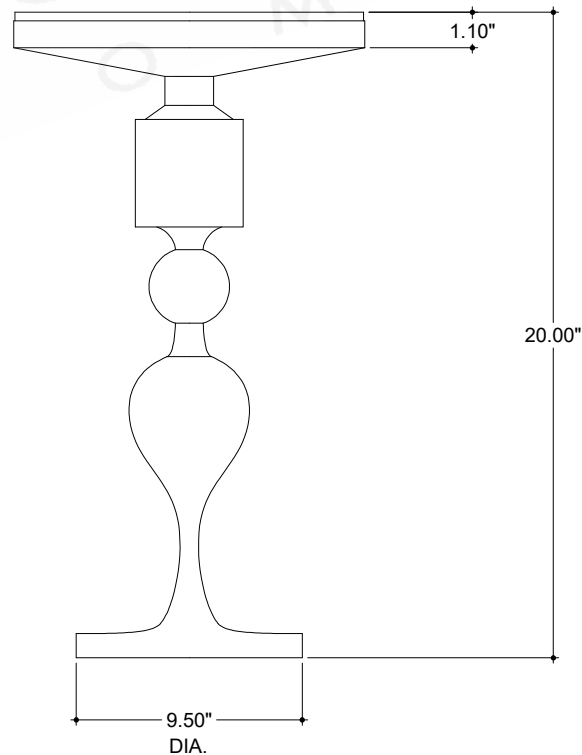

ITEM: 4000-0213

Overall Dimensions

Width: 10"

Depth: 10"

Height: 20"

TOP VIEW

FRONT VIEW