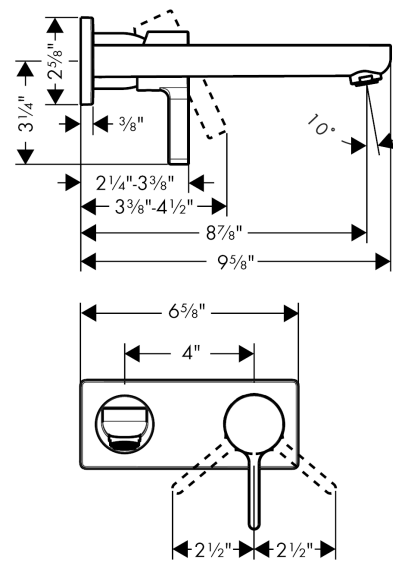

Metris S
Wall-Mounted Single-Handle Faucet Trim, 1.2 GPM
 Finishes : **brushed nickel** Part no. : **31163821**

Description

Features

- Aerated spray
- Flow: 1.2 GPM (4.5 L/Min)
- Ceramic cartridge

Item details

List Price \$ 497.00

Technology

Compliance

Product image

Scale drawing

Metris S
Wall-Mounted Single-Handle Faucet Trim, 1.2 GPM
 Finishes : **brushed nickel** Part no. : **31163821**

Exploded drawing

Year of production: >07/16

Metris S**Wall-Mounted Single-Handle Faucet Trim, 1.2 GPM**Finishes : **brushed nickel** Part no. : **31163821****Spare parts list**

Year of production: >07/16

Pos.	Description	Part no.	Price	PU
1	escutcheon	95641820	-	1
2	escutcheon	95642820	-	1
3	spout 220 mm	95640820	-	1
4	aerator M24x1 (4,5 l/min)	92877820	-	1
5	handle	31093820	-	1
6	sleeve	98790820	-	1
7	nut	95622000	-	1
8	cartridge, assy	95646001	-	1
9	seal	95008000	-	1
10	locking screw for handle	95140000	-	1
11	connecting thread G½	95626000	-	1
12	O-ring 13x2	98128000	-	1
13	O-ring 26x2	98147000	-	1
14	adapter for cartridge	95779000	-	1
a	extension set 25 mm for 13622180	31971000	-	1
b	base body	13622181	-	1
c	O-ring 39x1,5	98400000	-	1
d	O-ring 43x3	98418000	-	1
e	O-ring 41x2	98212000	-	1