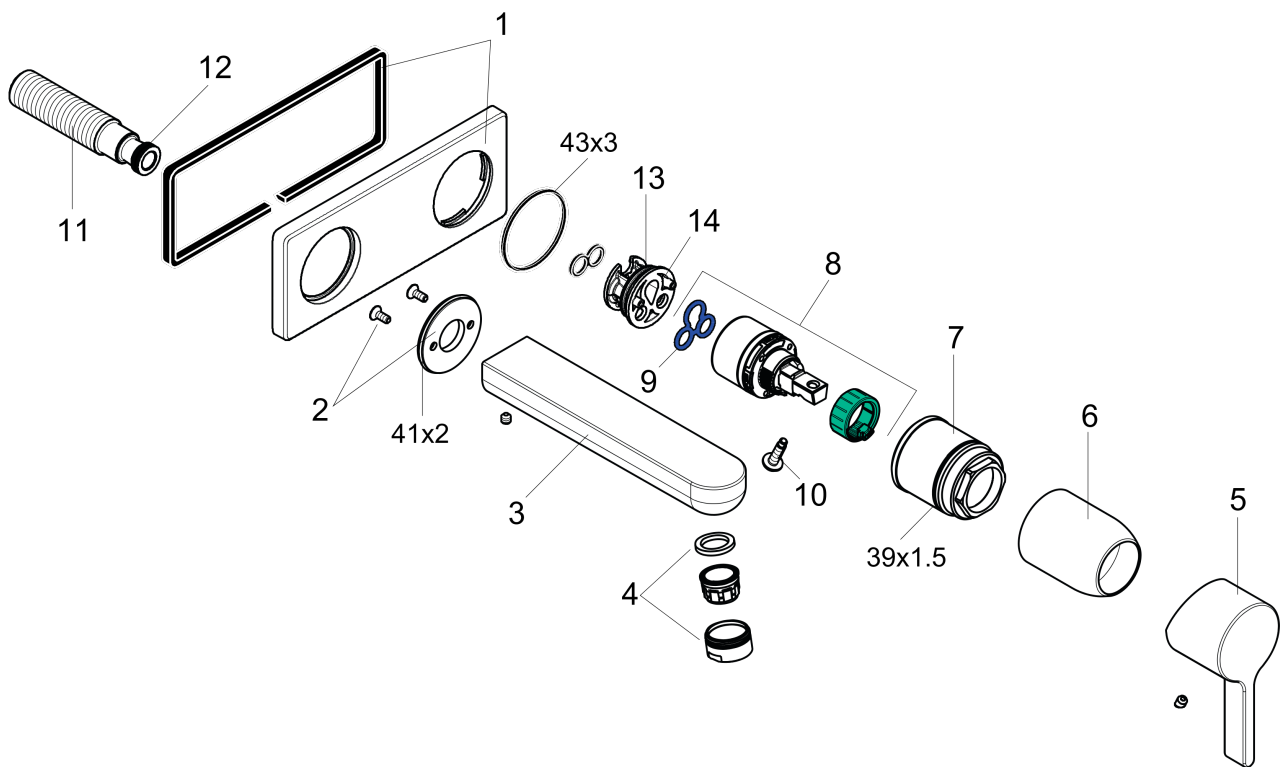

Metris S
Wall-Mounted Single-Handle Faucet Trim, 1.2 GPM
 Finishes : **brushed nickel** Part no. : **31163821**

Description

Features

- Aerated spray
- Flow: 1.2 GPM (4.5 L/Min)
- Ceramic cartridge

Item details

List Price \$ 497.00

Technology

Compliance

Product image

Scale drawing

Metris S
Wall-Mounted Single-Handle Faucet Trim, 1.2 GPM
 Finishes : **brushed nickel** Part no. : **31163821**

Exploded drawing

Year of production: >07/16

Metris S**Wall-Mounted Single-Handle Faucet Trim, 1.2 GPM**Finishes : **brushed nickel** Part no. : **31163821****Spare parts list**

Year of production: >07/16

Pos.	Description	Part no.	Price	PU
1	escutcheon	95641820	-	1
2	escutcheon	95642820	-	1
3	spout 220 mm	95640820	-	1
4	aerator M24x1 (4,5 l/min)	92877820	-	1
5	handle	31093820	-	1
6	sleeve	98790820	-	1
7	nut	95622000	-	1
8	cartridge, assy	95646001	-	1
9	seal	95008000	-	1
10	locking screw for handle	95140000	-	1
11	connecting thread G½	95626000	-	1
12	O-ring 13x2	98128000	-	1
13	O-ring 26x2	98147000	-	1
14	adapter for cartridge	95779000	-	1
a	extension set 25 mm for 13622180	31971000	-	1
b	base body	13622181	-	1
c	O-ring 39x1,5	98400000	-	1
d	O-ring 43x3	98418000	-	1
e	O-ring 41x2	98212000	-	1