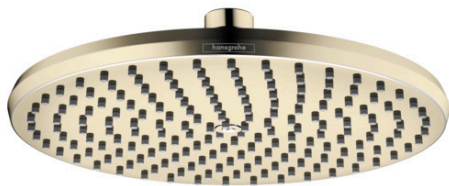

Locarno
Showerhead 240 1-Jet, 2.5 GPM
 Finishes : **polished nickel** Part no. : **04823830**

Description

Features

- Spray modes: PowderRain
- Fully-finished matching spray face
- overhead shower, Assembly instructions

Technology

Product image

Scale drawing