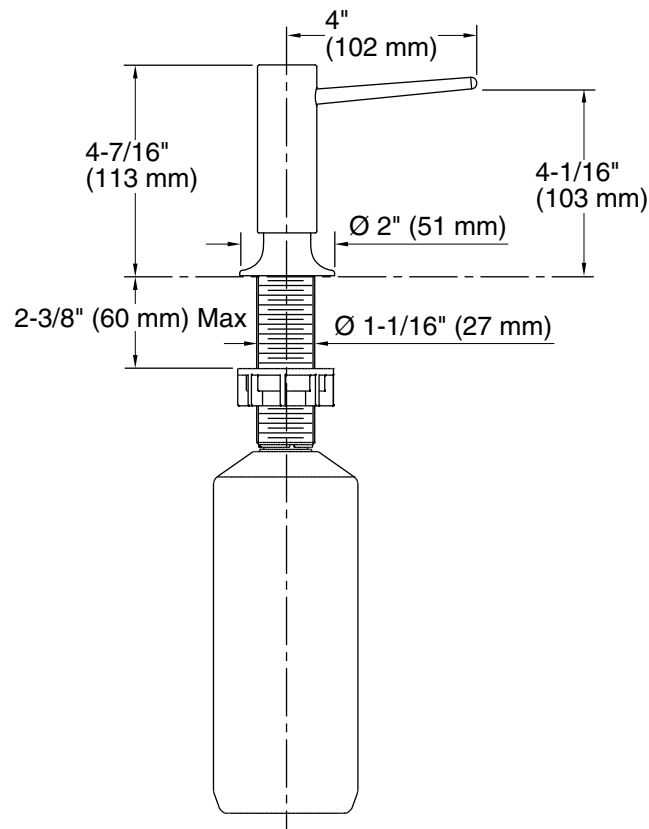

Technical Information

All product dimensions are nominal.

Material: Brass

Notes

Install this product according to the installation guide.