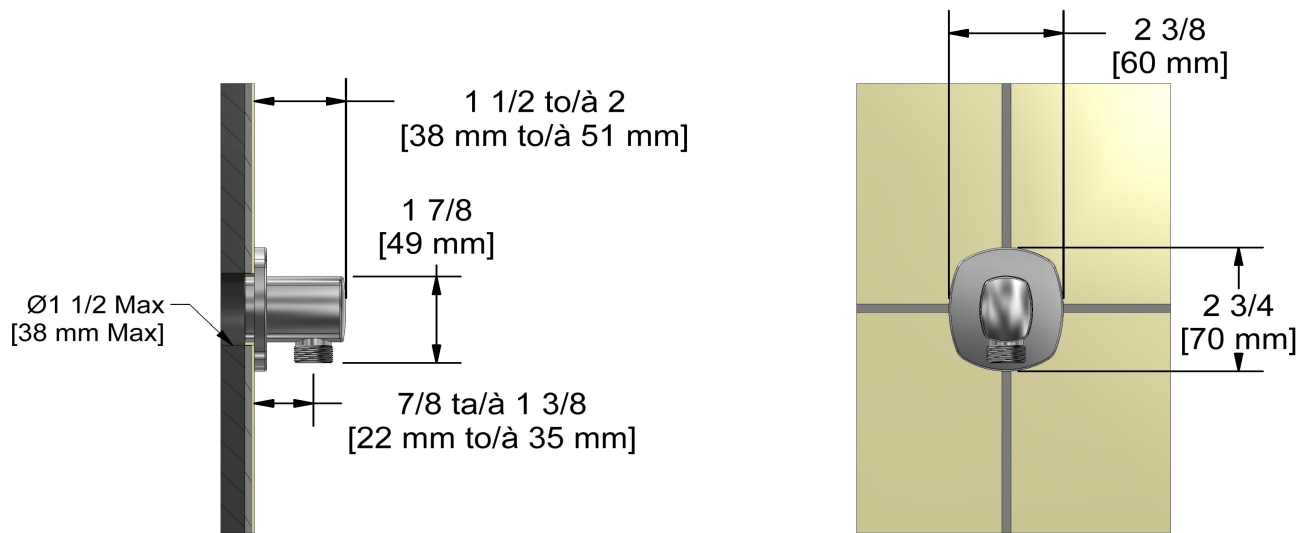

Sizes, models and finishes may differ from those presented.

Warranty

This **Riobel Inc.** product you have purchased carries a Limited Lifetime Warranty on the chrome, PVD finish, blacks and all working parts and is guaranteed from the initial purchase date against all manufacturing defects. All other finishes, including plastic components, are guaranteed for one year. All electric and/or electronic parts are covered by a 5-year limited warranty.

Customer Service

Ontario, West Canada : 888-287-5354 Quebec, Maritimes, United States : 866-473-8442