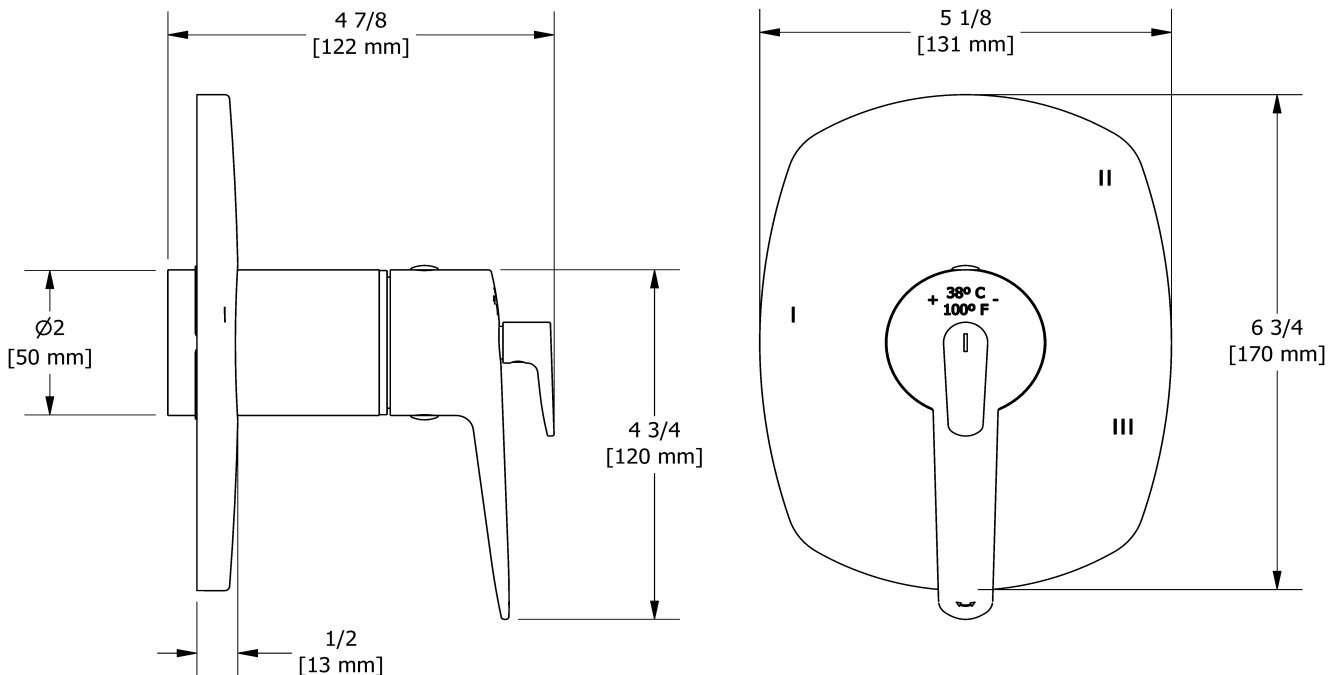

Sizes, models and finishes may differ from those presented.

Warranty

This **Riobel Inc.** product you have purchased carries a Limited Lifetime Warranty on the chrome, PVD finish, blacks and all working parts and is guaranteed from the initial purchase date against all manufacturing defects. All other finishes, including plastic components, are guaranteed for one year. All electric and/or electronic parts are covered by a 5-year limited warranty.

Customer Service

Ontario, West Canada : 888-287-5354 Quebec, Maritimes, United States : 866-473-8442