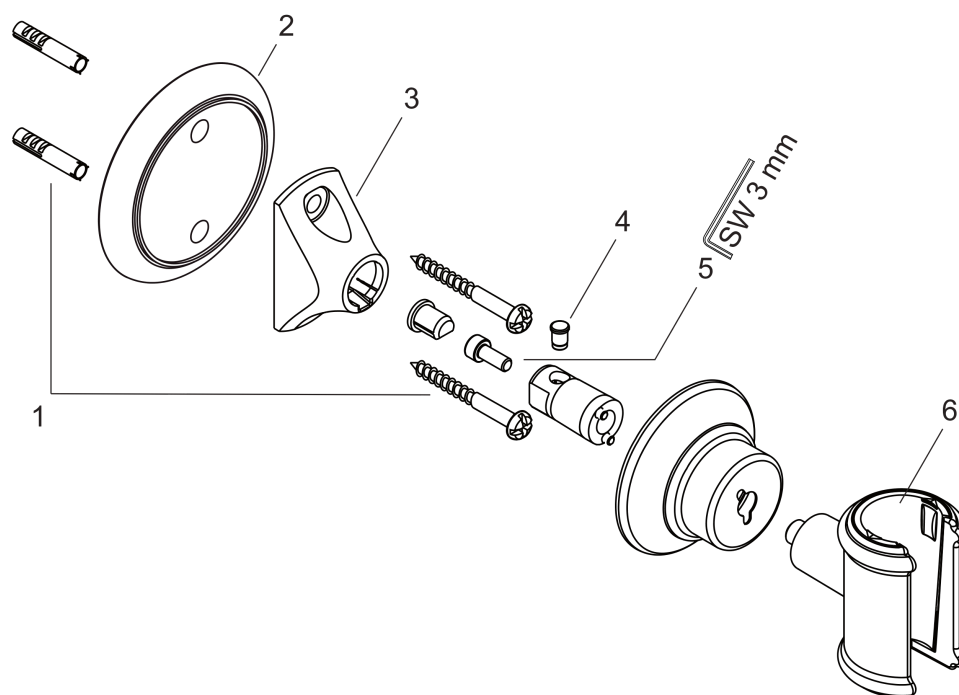

**AXOR Montreux
Handshower Holder**

Finishes : **chrome** Part no. : **16325000**

Description

Features

- Wall-mounted

Product image

Scale drawing

AXOR Montreux
Handshower Holder
Finishes : **chrome** Part no. : **16325000**

Exploded drawing

Year of production: >04/06

AXOR Montreux
Handshower Holder
 Finishes : **chrome** Part no. : **16325000**

Spare parts list

Year of production: >04/06

| Pos. | Description | Part no. | PC | PU |
|------|----------------------------|----------|----|----|
| 1 | mounting set | 96179000 | 0 | 1 |
| 2 | tile-matching-disk | 95538000 | 0 | 1 |
| 3 | support element | 96341000 | 0 | 1 |
| 4 | pin | 97546000 | 0 | 1 |
| 5 | hexagon socket screw M4x10 | 97661000 | 0 | 1 |
| 6 | guide | 98918000 | 0 | 1 |