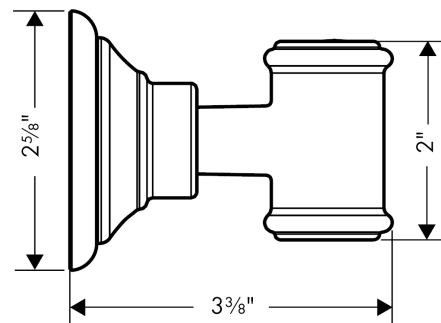

**AXOR Montreux
Handshower Holder**

Finishes : **chrome** Part no. : **16325000**

Description

Features

- Wall-mounted

Product image

Scale drawing

AXOR Montreux
Handshower Holder
Finishes : **chrome** Part no. : **16325000**

Exploded drawing

Year of production: >04/06

AXOR Montreux
Handshower Holder
 Finishes : **chrome** Part no. : **16325000**

Spare parts list

Year of production: >04/06

| Pos. | Description | Part no. | PC | PU |
|------|----------------------------|----------|----|----|
| 1 | mounting set | 96179000 | 0 | 1 |
| 2 | tile-matching-disk | 95538000 | 0 | 1 |
| 3 | support element | 96341000 | 0 | 1 |
| 4 | pin | 97546000 | 0 | 1 |
| 5 | hexagon socket screw M4x10 | 97661000 | 0 | 1 |
| 6 | guide | 98918000 | 0 | 1 |