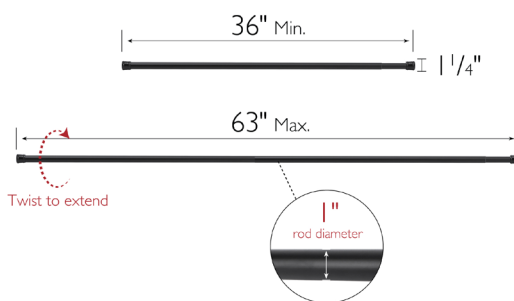

# Adjustable Tension Shower Rod, 36" to 63" Matte Black

## ADJUSTABLE LENGTH

## SPECIFICATIONS

MATERIAL CONSTRUCTION:	Steel
PVD FINISH:	No
ASSEMBLY REQUIRED:	No
TOOLS NEEDED FOR INSTALLATION:	No
ASSEMBLED DIMENSIONS:	1.25" H x 63" L x 1.25" D
ASSEMBLED WEIGHT:	1.32 lbs
MIN. LENGTH:	36"
MAX. LENGTH:	63"
SCREWS INCLUDED:	No
DRYWALL ANCHORS INCLUDED:	No