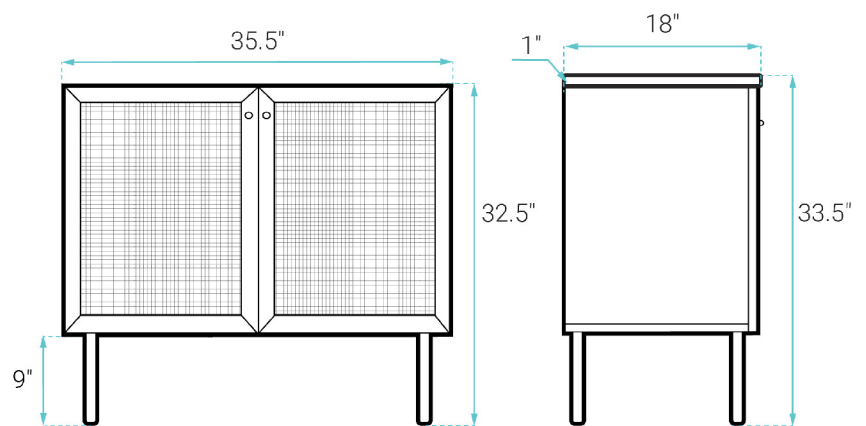

INSTALLATION:

Freestanding, assembly required

COLORS & FINISHES:

- Oak: SM-BV663
- Black: SM-BV663B
- Dark Walnut: SM-BV663WN
- Natural Oak: SM-BV663NO
- White Oak: SM-BV663W

SPECIFICATIONS:

N.W: 76 lb.

W: 36.5" x D: 18.5" x H: 33.5"

Inner Sink: D: 10.5" x W: 19.5" x H: 5"

INCLUDED PARTS:

- Freestanding Vanity: SM-BV663-C
- Vanity Top Sink: SM-VT336-3
- Leg: SM-BVP07
- Cabinet Hardware: SM-BVP09

REQUIRED PARTS:

- Sink Drain*
- Drain Trap*
- Faucet*
- Water Supply Lines