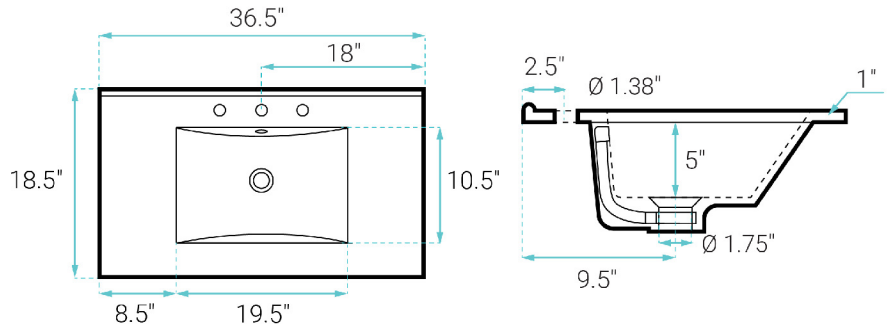

Classé

Swiss Madison®
well made forever

Freestanding Vanity SM-BV663-3MB

FEATURES:

- Sleek, freestanding design
- Glazed ceramic, single sink
- Standard 1.75" drain hole
- Standard 1.38" faucet hole
- Chrome-finish overflow
- Wooden legs

INSTALLATION:

Freestanding, assembly required

COLORS & FINISHES:

- Oak: SM-BV663
- Black: SM-BV663B
- Dark Walnut: SM-BV663WN
- Natural Oak: SM-BV663NO
- White Oak: SM-BV663W

SPECIFICATIONS:

N.W: 76 lb.

W: 36.5" x D: 18.5" x H: 33.5"

Inner Sink: D: 10.5" x W: 19.5" x H: 5"

INCLUDED PARTS:

- Freestanding Vanity: SM-BV663-C
- Vanity Top Sink: SM-VT336-3
- Leg: SM-BVP07
- Cabinet Hardware: SM-BVP09

REQUIRED PARTS:

- Sink Drain*
- Drain Trap*
- Faucet*
- Water Supply Lines