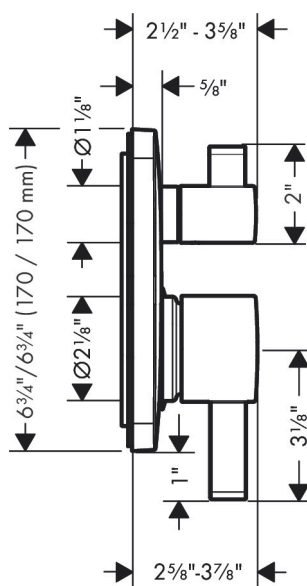

Brand	hansgrohe
Art. Name	Ecostat Pressure Balance Trim SoftCube with Diverter
Art. Nr.	15864821
Surface	brushed nickel
Pos.	1

Product Picture

Drawing

Features

- Outlets may be operated simultaneously
- Flow: 4.5 GPM (17 L/Min)
- Temperature and on/off control for 2 outlets