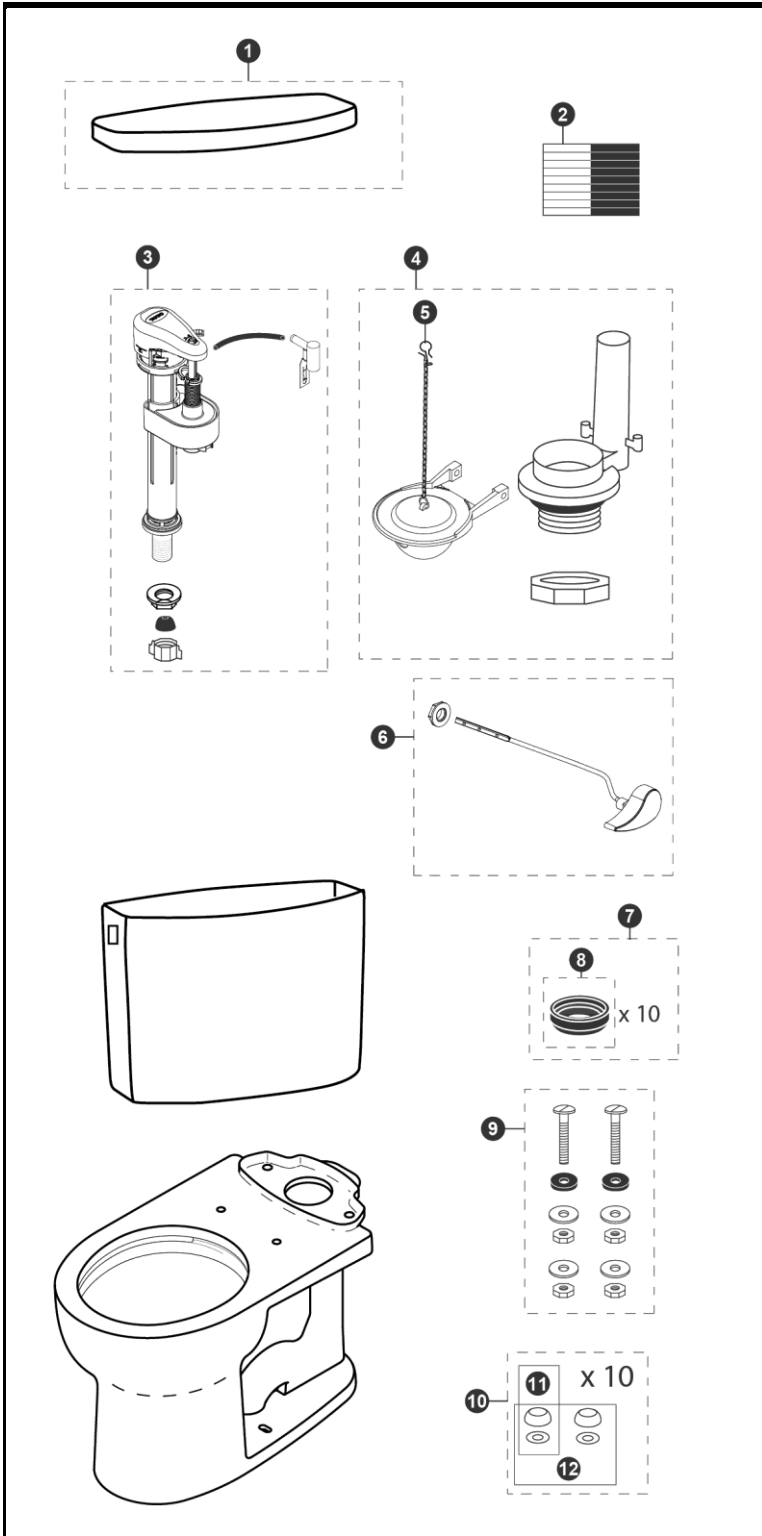

CST453CEFR(G)

CST453CEFR CST453CEFRG
 ST454ER ST454ER
 C453CUF C453CUFG

2-Pc Drake® II, 1.28Gpf Toilet, Round Front, Tornado Flush™, 12" Rough-In, (including CeFiONtect™) Right Hand Lever

Items	Part No	Description
1	TCU454CRE#01 TCU454CRE#03 TCU454CRE#11 TCU454CRE#12 TCU454CRE#51	Tank Lid w/ Velcro Tape - Cotton Tank Lid w/ Velcro Tape - Bone Tank Lid w/ Velcro Tape - Colonial White Tank Lid w/ Velcro Tape - Sedona Beige Tank Lid w/ Velcro Tape - Ebony
2	THU107	Velcro Tape
3	TSU54A	Fill Valve
4	THU252P-A	Flush Valve
5	THU499S	Flapper w/ Chain
6	THU279#CP THU279#BN THU279#PN THU279#PB	Trip Lever - Chrome Plated Trip Lever - Brushed Nickel Trip Lever - Polished Nickel Trip Lever - Polished Brass
7	THU131	Tank to Bowl Gaskets (10 pieces)
8	9BU024E	Tank to Bowl Gaskets
9	TSU01D	Tank Mounting Kit
10	THU098#01 THU098#03 THU098#11 THU098#12 THU098#51	Bolt Cap Set - Cotton (10 sets) Bolt Cap Set - Bone (10 sets) Bolt Cap Set - Colonial White (10 sets) Bolt Cap Set - Sedona Beige (10 sets) Bolt Cap Set - Ebony (10 sets)
11	THU044#01 THU044#03 THU044#11 THU044#12 THU044#51	Bolt Cap Set - Cotton (1 set) Bolt Cap Set - Bone (1 set) Bolt Cap Set - Colonial White (1 set) Bolt Cap Set - Sedona Beige (1 set) Bolt Cap Set - Ebony (1 set)
12	THU044S#01 THU044S#03 THU044S#11 THU044S#12 THU044S#51	Bolt Cap Set - Cotton (2 sets) Bolt Cap Set - Bone (2 sets) Bolt Cap Set - Colonial White (2 sets) Bolt Cap Set - Sedona Beige (2 sets) Bolt Cap Set - Ebony (2 sets)

Note:

Product Number Explanations		
Two-Piece Toilet	Tank	Bowl
(CST) Gravity Type Toilet	(ST) Tank	(C) Bowl
(453) Model	(454) Model	(453) Model
(C) Tornado Flush™	(E) E-Max®	(C) Tornado Flush™
(E) E-Max®	(R) Right Hand Lever	(U) Ultra Low Flush
(F) Universal Height		(F) Universal Height
(R) Right Hand Lever		(G) CeFiONtect™
(G) CeFiONtect™		

Actual Product may vary slightly from illustration.