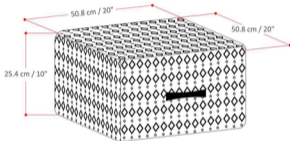

Shea Rectangular Pouf

Net Weight: 5.0 (lb)