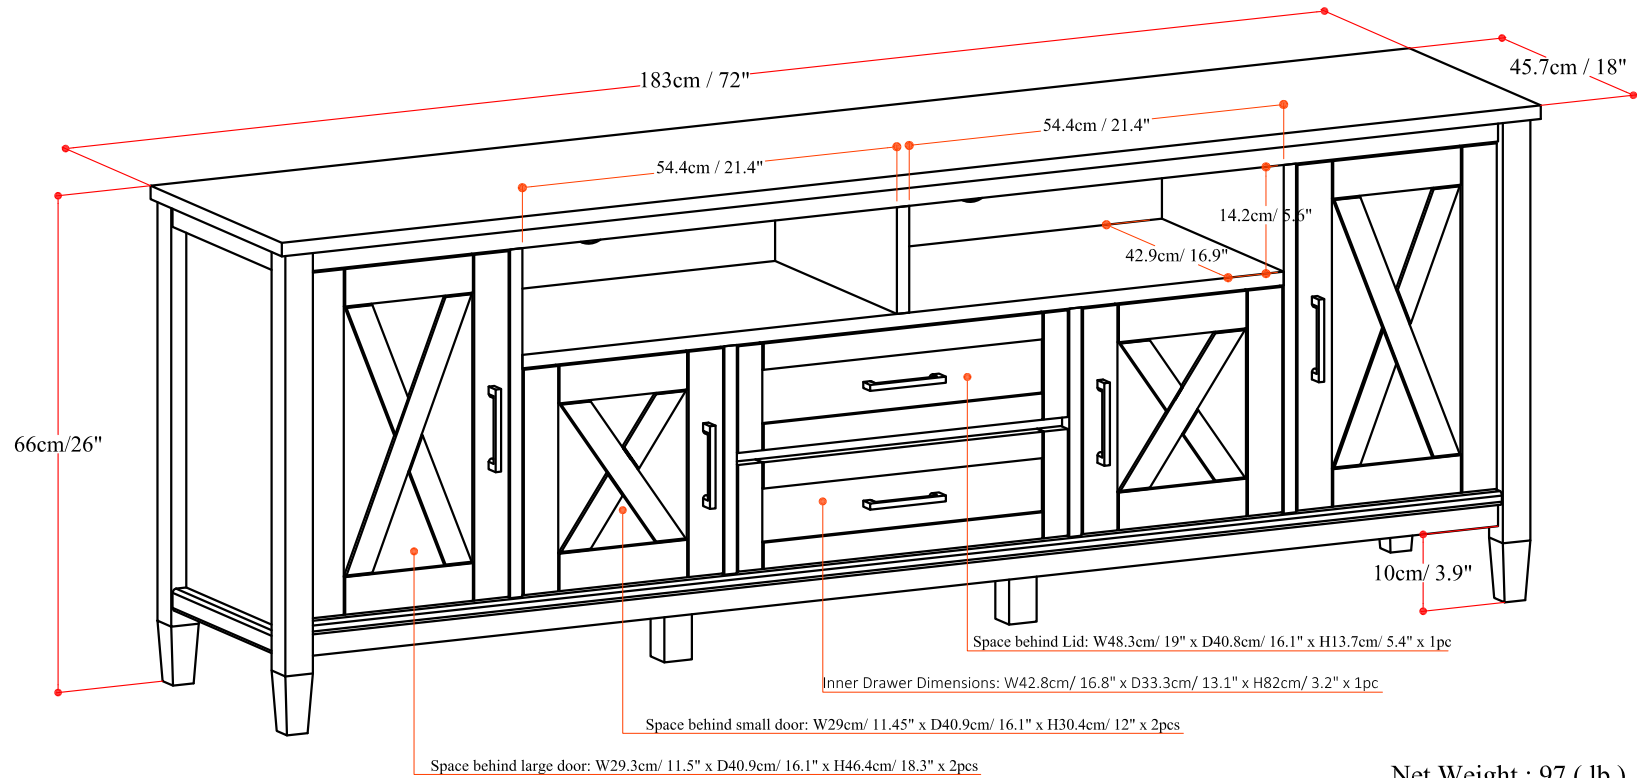

# ELA 72" TV MEDIA STAND

Net Weight : 97 ( lb )