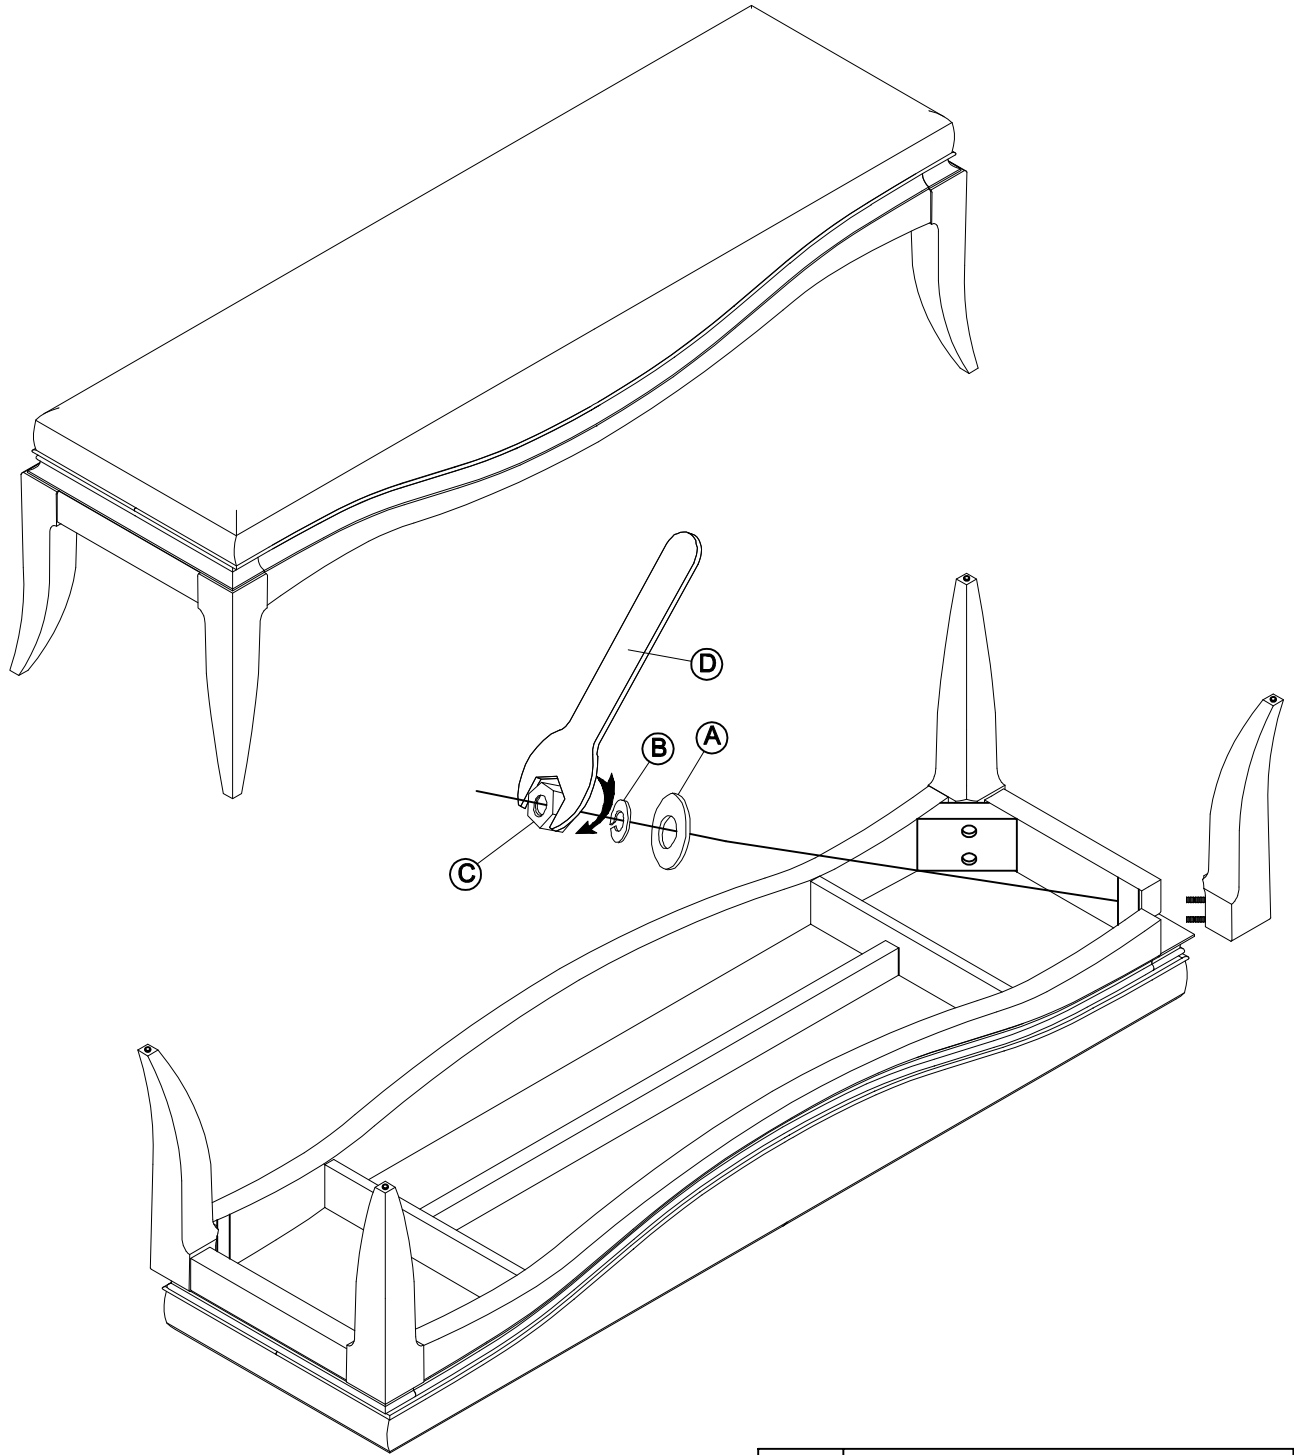

Thank you for purchasing this quality product from A.R.T. Furniture. Be sure to check all packing material for parts which may have come loose inside the carton during shipment. Identify and count all parts and compare with the parts list below.

Note: Some furniture is heavy, it is recommended that two people assemble this item to avoid injury or damage.

NO	HARDWARE LIST		Q'ty
A		$\frac{5}{16}$ " Flat Washer (22mm)	8
B		$\frac{5}{16}$ " Lock Washer	8
C		$\frac{5}{16}$ " Nut	8
D		12mm Wrench	1