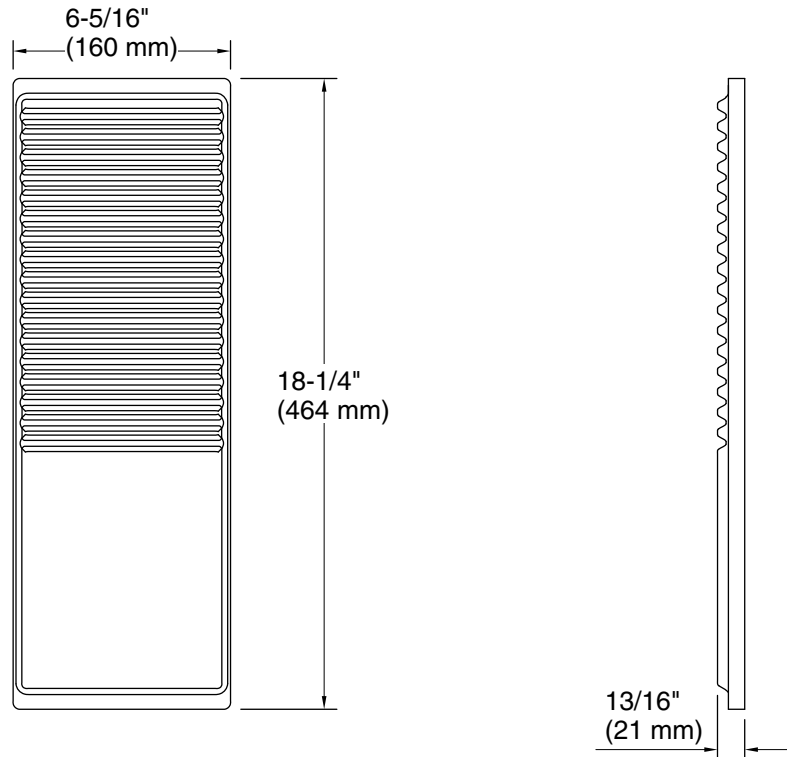

Spacity®
Dual-sided storage tray and washboard
K-28165

Features

- Customize your bathroom sink with dual-sided tray and washboard
- Use tray side to organize small bathroom items and washboard side to hand wash delicate clothing
- Sleek and contemporary design
- For use with Spacity™ vanity tops with integrated sinks

Technical Information

All product dimensions are nominal.

Material: Wood

Notes

Install this product according to the installation instructions.