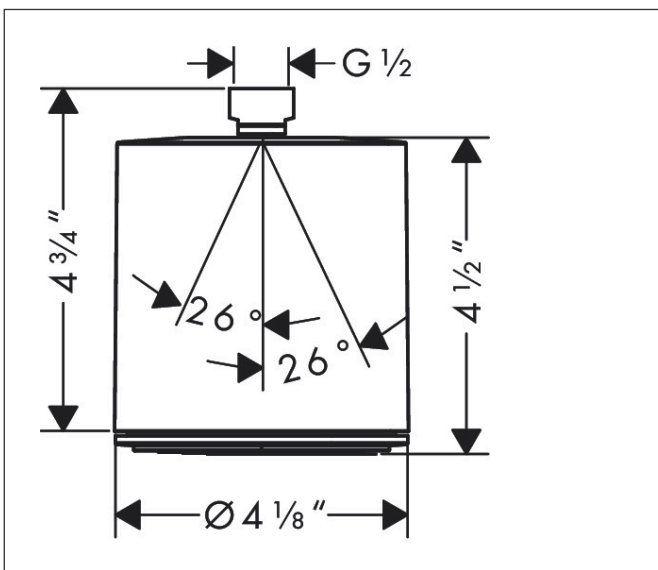

Brand hansgrohe
Art. Name **Pulsify S** Showerhead 105 1-Jet 2.5 GPM
Art. Nr. 24131001
Surface chrome
Pos. 1

Product Picture

Features

- shower head size: 105 mm
- Spray modes: PowderRain
- Spray face surface: graphite
- Flow: 2.5 GPM (9.5 L/Min)

Drawing

Technology

Spray Types