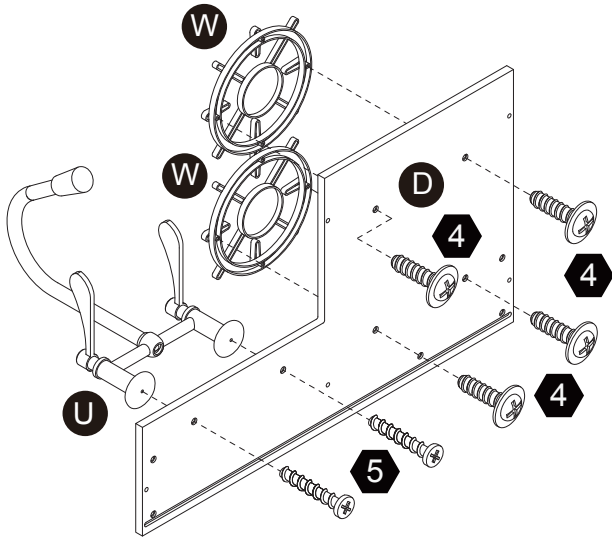

Step 5

- 4 4 pcs
- 5 2 pcs