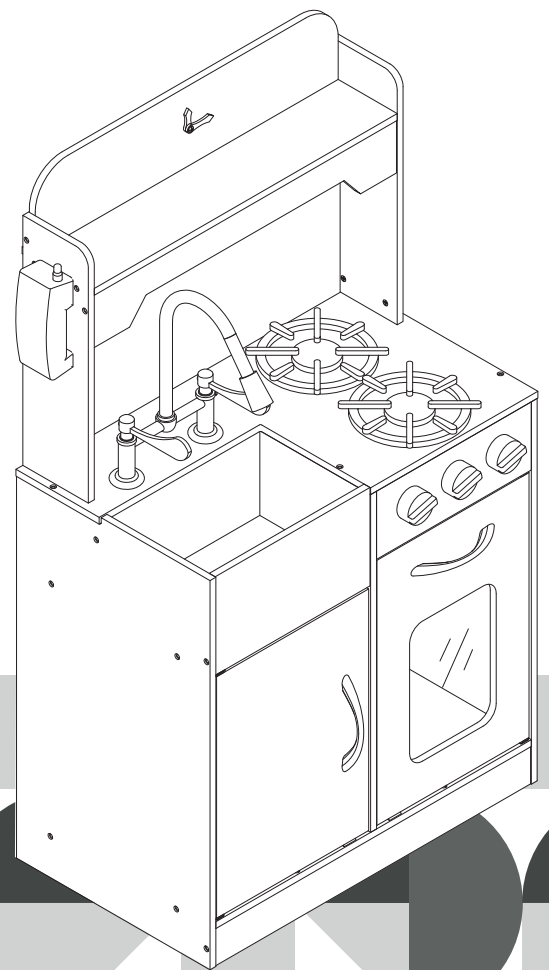

Extended Warranty  
Sign Up

E-1

Welcome to a  
world of imagination,  
fun and learning.

**TD-13798A**

**Versailles Petite Classic  
Play Kitchen - White**

**⚠ WARNING**

CHOKING HAZARD - Small Parts  
Not for children under 3 years  
The product is to be assembled  
by an adult.