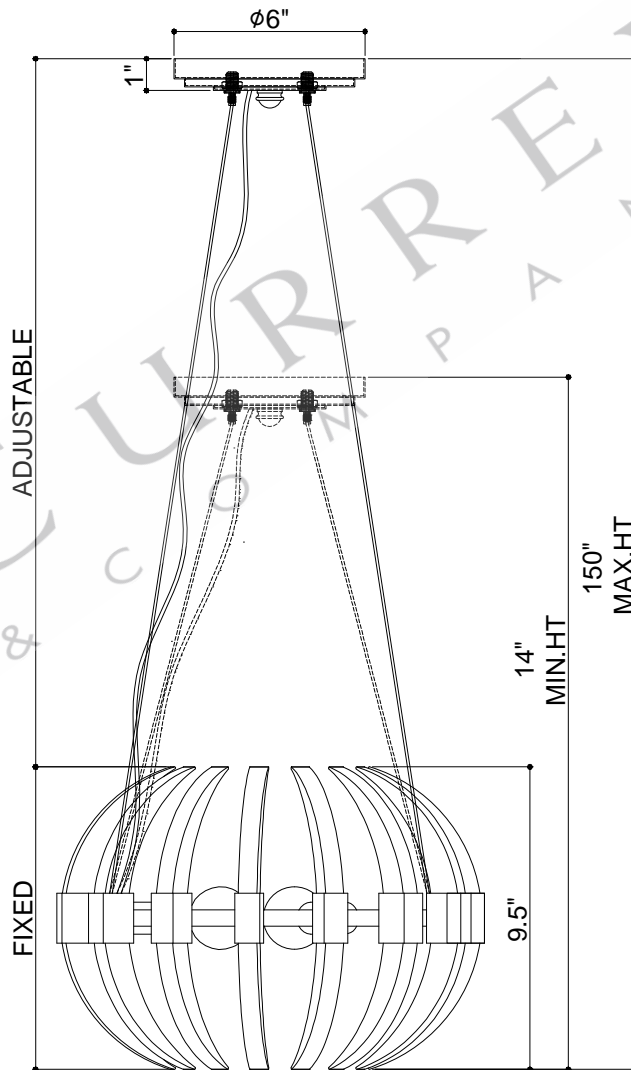

TOP VIEW

CANOPY DETAIL

FRONT VIEW

9000-1193

ALL WORK © 2024 CURREY & COMPANY