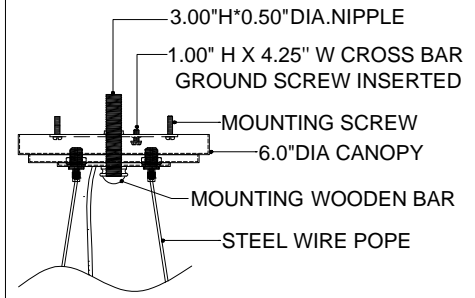

TOP VIEW

CANOPY DETAIL

FRONT VIEW

9000-1193

ALL WORK © 2024 CURREY & COMPANY