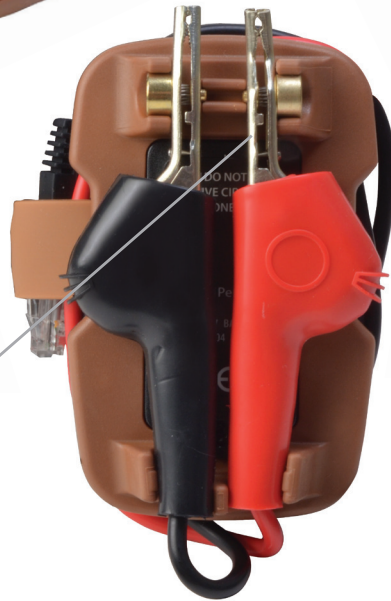

Southwire™

T100PK

Professional Tone & Probe Kit

THE T100PK PROFESSIONAL TONE & PROBE KIT QUICKLY TRACES NON-ENERGIZED CABLING. POWERFUL ENOUGH TO TRACE CABLES BEHIND WALLS BUT SENSITIVE ENOUGH TO IDENTIFY INDIVIDUAL CONDUCTORS.

TONER FEATURES
on-board test lead storage

POSITIVE CABLE DETECTION
Tone changes when wires are shorted

DOUBLE-MOLDED
tester housings for durability and grip

QUICKLY TRACE
non-energized cables - even behind walls

TEST LEADS
with ABN (angled bed of nails) clips offer fast connection

Southwire™

TOOLS & EQUIPMENT

[BUILT FOR DURABILITY.
BUILT FOR RELIABILITY.
BUILT FOR WORK.]

1-855-SWT00LS
(855-798-6657)

Scan code to see more
Southwiretools.com

Southwire™

Professional Tone & Probe Kit

T100PK

- QUICKLY TRACE NON-ENERGIZED CABLES - EVEN BEHIND WALLS
- POSITIVE CABLE DETECTION: TONE CHANGES WHEN WIRES ARE SHORTED
- TEST LEADS WITH ABN (ANGLED BED OF NAILS) CLIPS OFFER FAST CONNECTION
- TONER FEATURES ON-BOARD TEST LEAD STORAGE
- PROBE FEATURES REPLACEABLE TIP, LED FLASHLIGHT, LED SIGNAL STRENGTH INDICATOR, REARWARD FACING SPEAKER AND STEREO HEADPHONE JACK