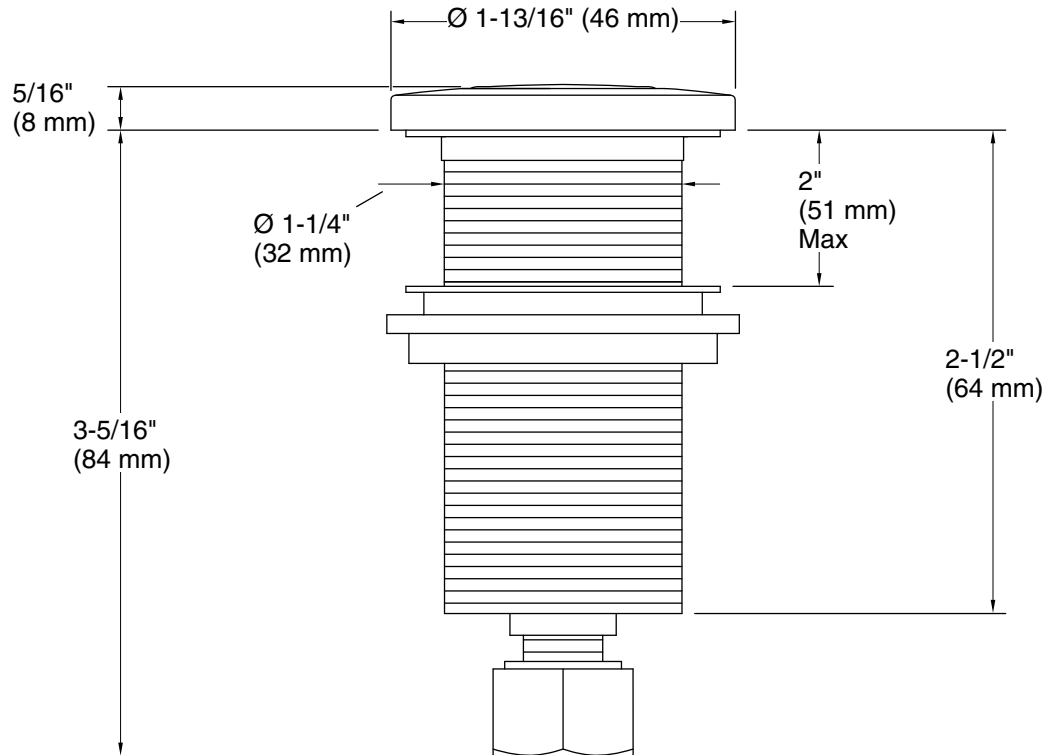

Features

- Air switch easily mounts to your sink or countertop
- Provides a decorative alternative to conventional wall-mount toggle switch
- Coordinates with contemporary-style faucets
- Includes button and 6' (1829 mm) air line

Technical Information

All product dimensions are nominal.

Material: Brass/Plastic