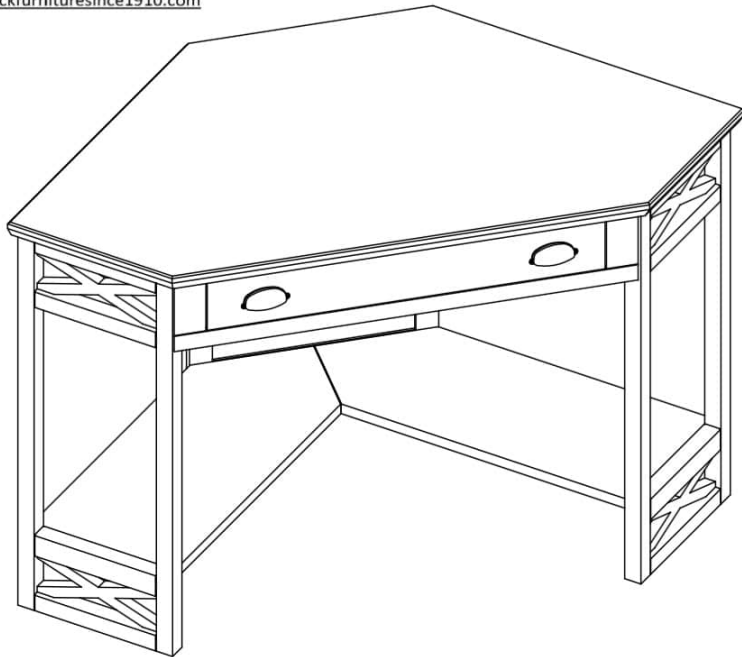

ITEM# 81430

Chocolate Cherry Corner Computer Desk

Leick
Home
SINCE 1910

2219 S. 19th St.
Sheboygan, WI 53081
Ph: 920-451-4060
Fax: 920-451-4063
info@leickfurnituresince1910.com

-----1-----

Hardware List

Item	Description	Qty
a	 Bolt 1/4" * 1 1/4"	12PCS
b	 Allen wrench	1PC
c	 Flat Washer 1/4" * 16mm	12PCS
d	 Lock Washer	12PCS

-----2-----

Parts List

Item	Description	Qty
A	Top Assembly	1PC
B	Shelf	1PC
C	Side Frame	2PCS
D	Back Frame	1PC

Assembly Instructions

step 1

Fasten (2) side frames and back frame with (6) bolts, flat washers and lock washers using the Allen wrench, Do not tighten yet.