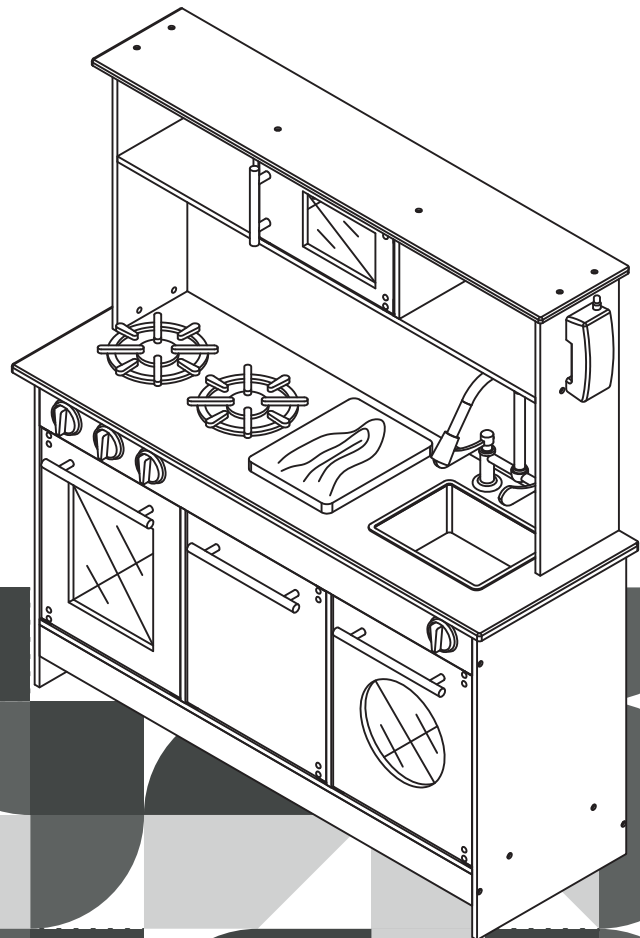

Extended Warranty  
Sign Up

E-1

Welcome to a  
world of imagination,  
fun and learning.

**TD-12681**

**Little Chef Berlin  
Modern Play Kitchen**

**⚠ WARNING**

CHOKING HAZARD - Small Parts  
Not for children under 3 years  
The product is to be assembled  
by an adult.