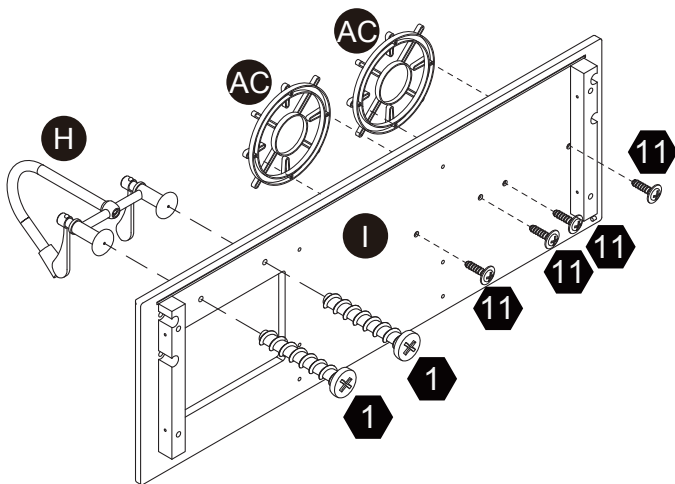

Step 7

1 2 pcs 11 4 pcs