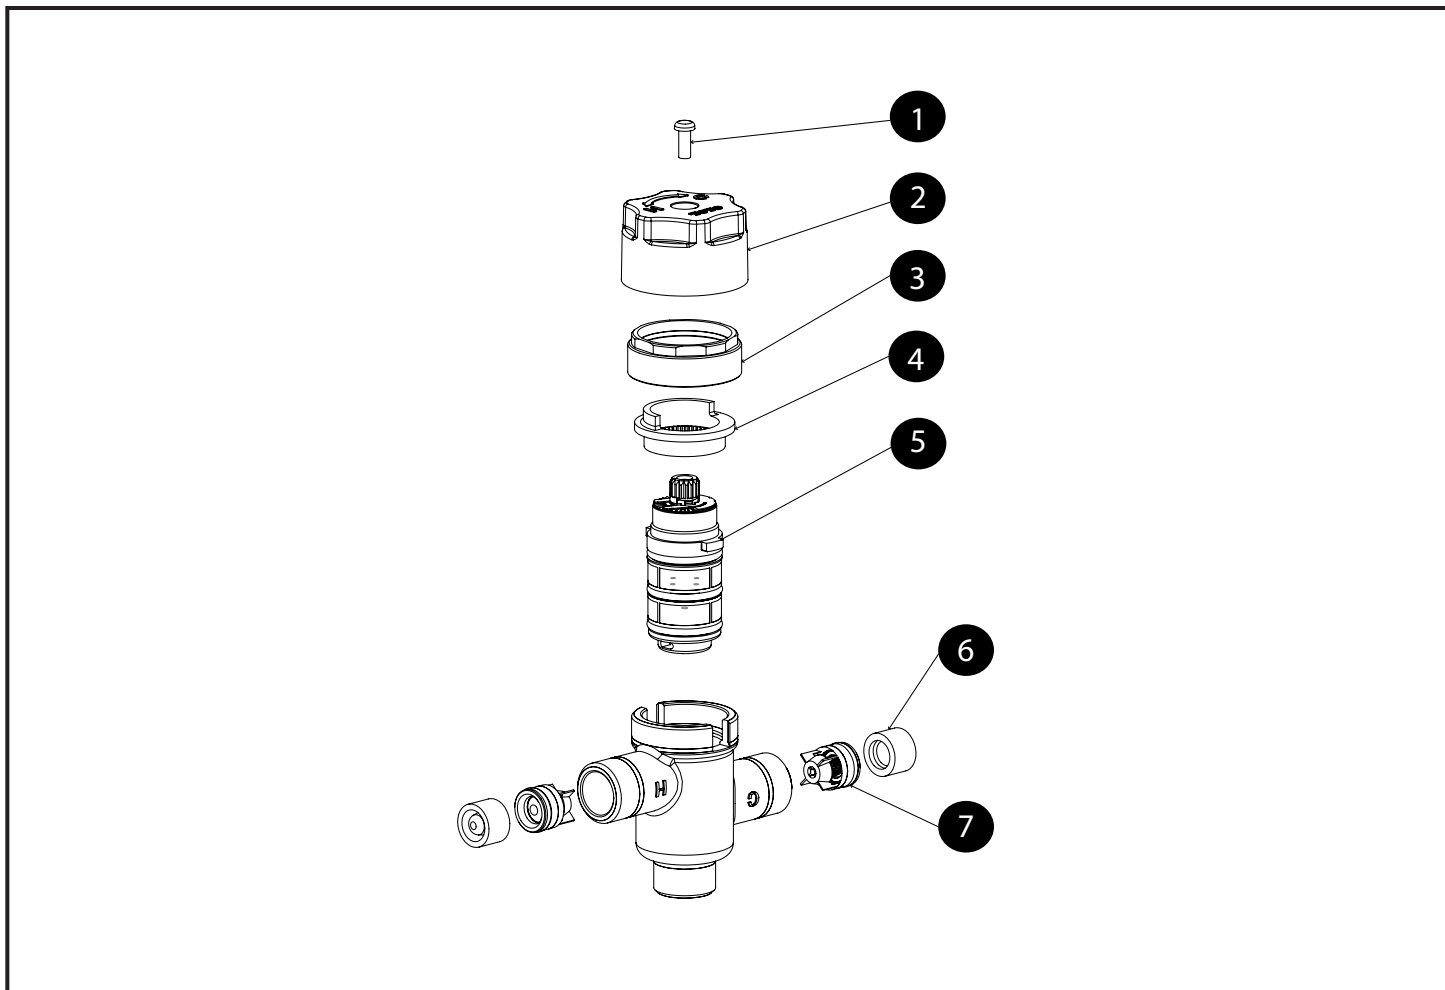

**Thermostatic Mixing Valve  
for Lavatory Faucet**

<b>Item</b>	<b>Part</b>	<b>Description</b>
1	THP3117	Screw, 1 pc
2	THP3118	Handle
3	THP3119	Nut
4	THP3120	Temperature stopper
5	THP3121	SMA valve
6	THP3122	Screen, 1 pc
7	THP3123	Check valve, 1 pc