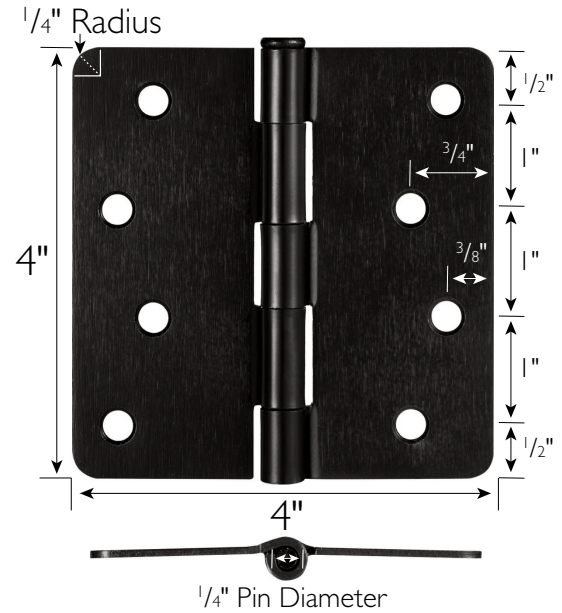

8-Hole 3.5" x 3.5", 1/4" Radius Door Hinge 9-Pack  
Oil Rubbed Bronze

**SPECIFICATIONS**

MATERIAL CONSTRUCTION:	Steel
MOUNTING HARDWARE INCLUDED:	#9 x 3/4" (8 screws)
TOOLS NEEDED FOR INSTALLATION:	Screwdriver
ASSEMBLED DIMENSIONS:	4" H x 4" L x 0.125" D
ASSEMBLED WEIGHT:	3.24 lbs
CORNER RADIUS:	1/4"
HINGE TYPE:	Butt Hinge