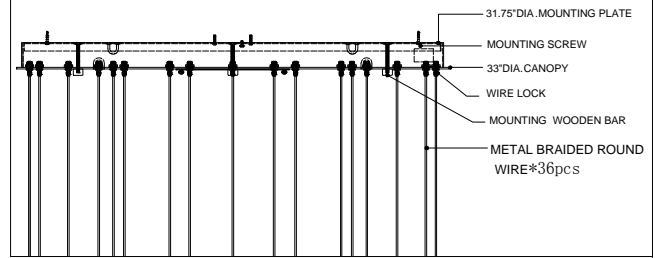

33"DIA*2.5"H.CANOPY
 31.75"DIA*0.75"H.MOUNTING PLATE COVER
 6"DIA*4"H.SHADE

TOP VIEW

CANOPY DETAIL

FRONT VIEW