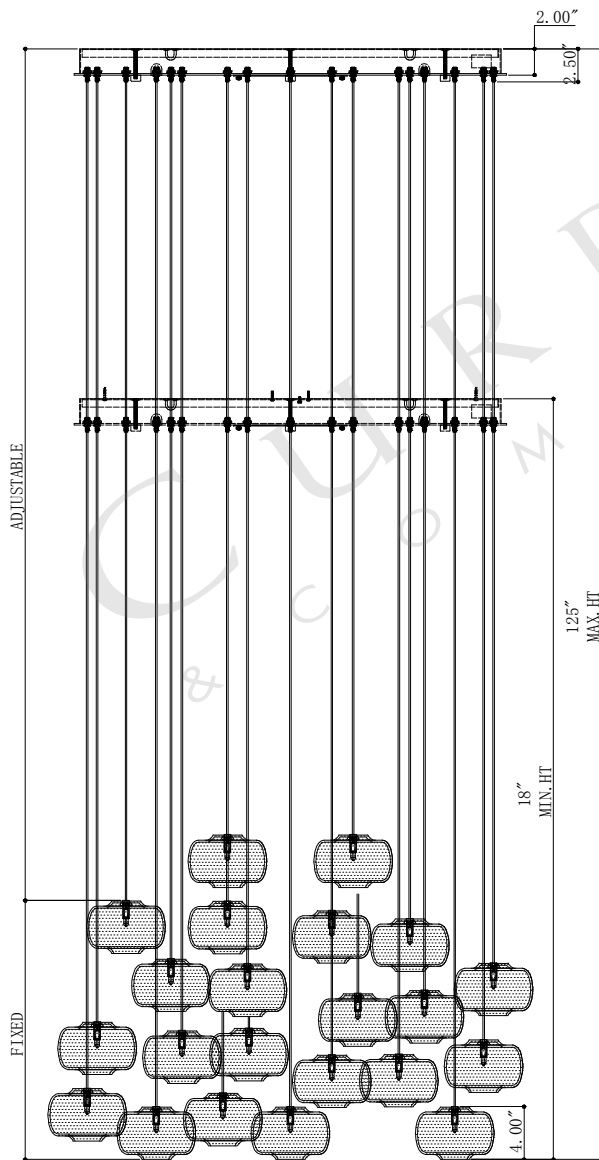

33"DIA*2.5"H.CANOPY
 31.75"DIA*0.75"H.MOUNTING PLATE COVER
 6"DIA*4"H.SHADE

TOP VIEW

CANOPY DETAIL

FRONT VIEW