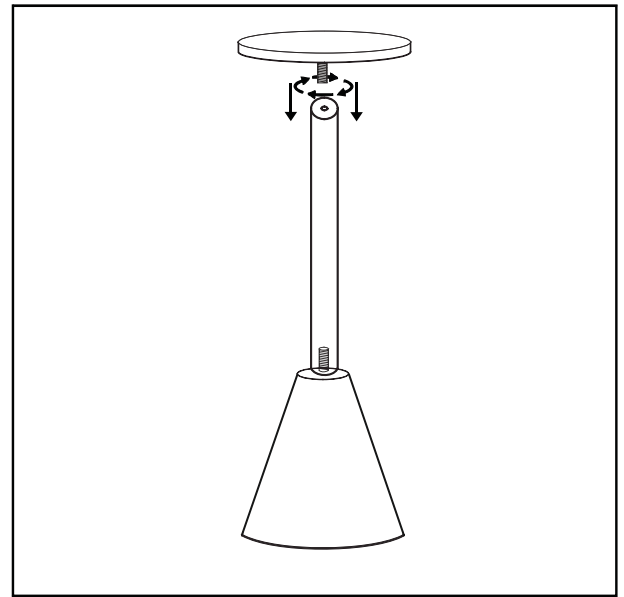

ASSEMBLY INSTRUCTIONS

SITARA DRINK TABLE

METAL BASE

1 PC AGATE TOP

1 PC METAL POLE

STEP-1

STEP-2

READY TO USE