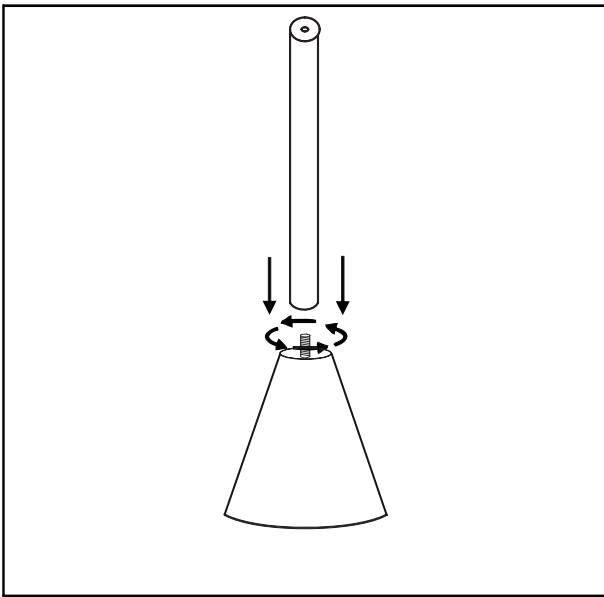

ASSEMBLY INSTRUCTIONS

SITARA DRINK TABLE

METAL BASE

1 PC AGATE TOP

1 PC METAL POLE

STEP-1

STEP-2

READY TO USE