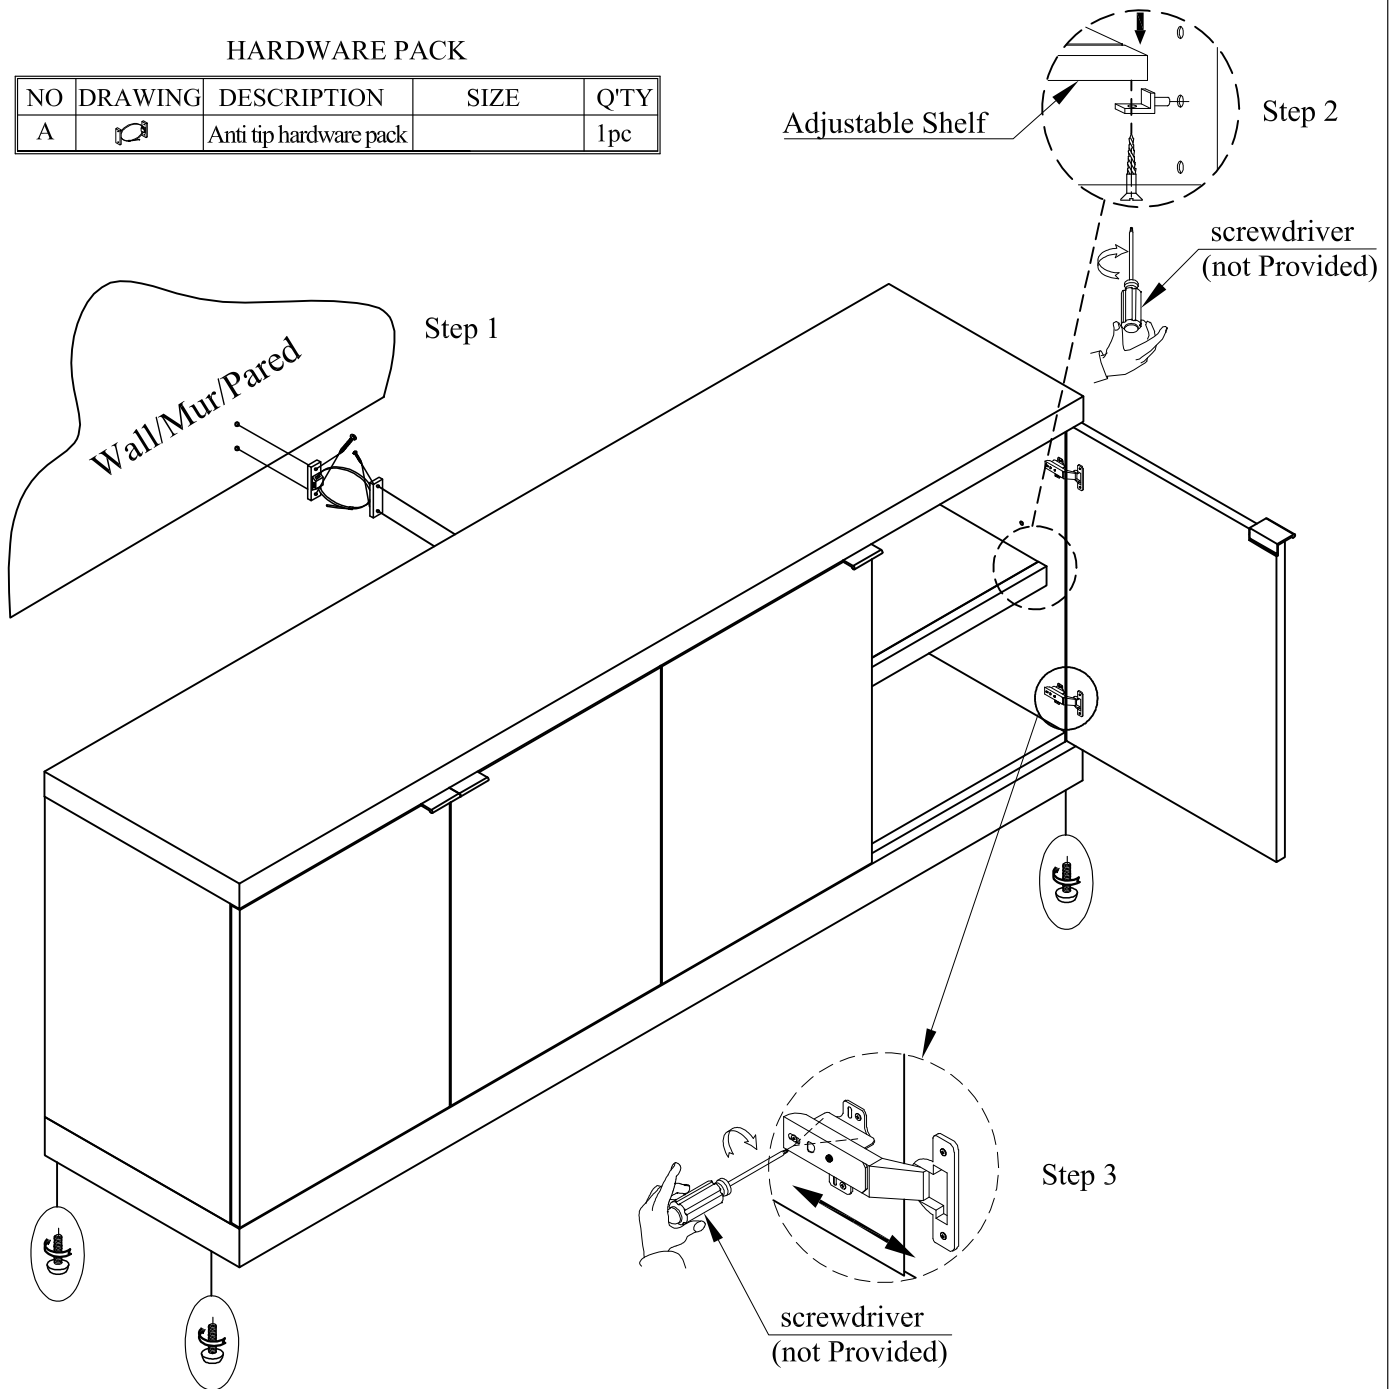

Item: 6120-55476-80 Credenza

Thank you for purchasing this quality product. Be sure to unpack carefully looking for small parts which may have come loose during shipment.

Read all instruction and study the drawing carefully before starting the assembly process:

HARDWARE PACK

NO	DRAWING	DESCRIPTION	SIZE	Q'TY
A		Anti tip hardware pack		1pc

Adjust levelers if needed, to level case on uneven floor