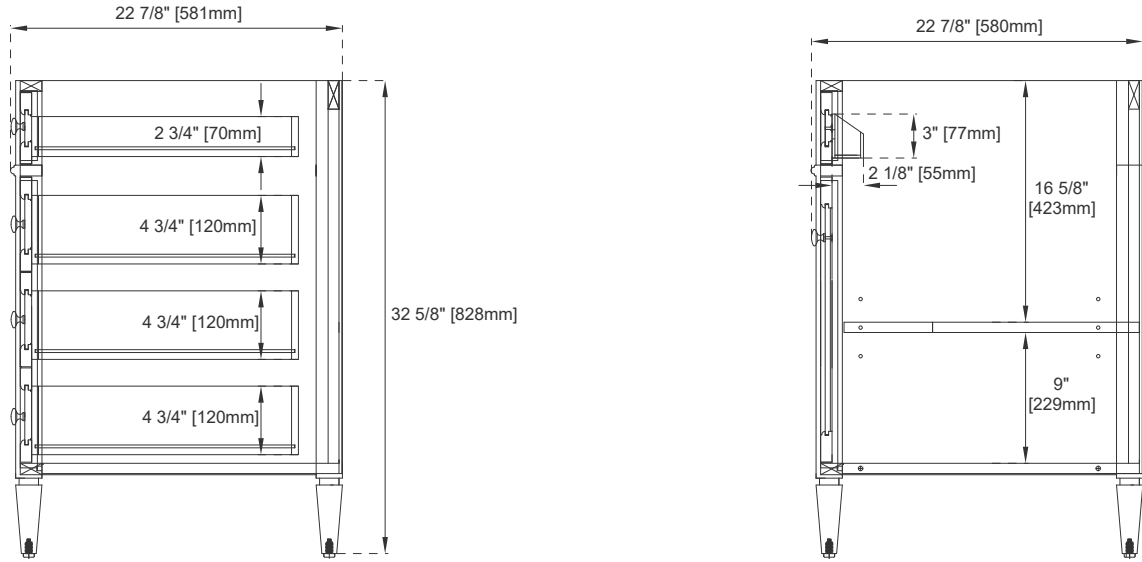

Solids: BKO/BNM/BW/SC/SGR/UGR/VBL/PCN- Poplar
SBR- Parawood and Poplar
Veneers: BNM/SBR- Parawood and Poplar
Panels: Plywood
Installation Type: Floor Standing
Number of Basins: Two
Vanity Top Included: No, Optional 3cm Tops Available with Sinks
Optional Wooden Backsplash
Basins Included: No
Overflow: Yes, Front Facing
Number of Doors: Two
Number of Drawers: Four
Number of Tip Outs: Two
Assembly Type: Installation of Optional 3cm Top with Sink
Drawer Box Material and Construction: 12mm Plywood/English Dovetail Joinery
Hardware Material and Finish: Zinc Alloy in Satin Nickel Color
Fits Drain Hole Size: 1 3/4"
Full Extension, Soft Close Glides
European Soft Close Hinges
Aluminum Laminate Drawer Liners
Adjustable Levelers

Dimension

Width: 59-3/4"
Depth: 22-7/8"
Height: 32-5/8"
Rough-In Height: 21-1/2"

60" DOUBLE BRITTANY VANITY

650-V60D-M-BKO 650-V60D-M-SC 655-V60D-PCN
 650-V60D-M-BNM 650-V60D-M-SGR
 650-V60D-M-SBR 650-V60D-M-UGR
 655-V60D-M-BW 650-V60D-M-VBL

JAMES MARTIN

VANITIES

Top View

Knob

Front View

All dimensions are nominal

Diagrams are of cabinet only—James Martin Optional Countertops and sinks are not shown

Visit website for warranty and installation information
www.jamesmartinvanities.com

60" DOUBLE BRITTANY VANITY

650-V60D-M-BKO 650-V60D-M-SC 655-V60D-PCN
 650-V60D-M-BNM 650-V60D-M-SGR
 650-V60D-M-SBR 650-V60D-M-UGR
 655-V60D-M-BW 650-V60D-M-VBL

JAMES MARTIN

VANITIES

Side View

Back View

All dimensions are nominal