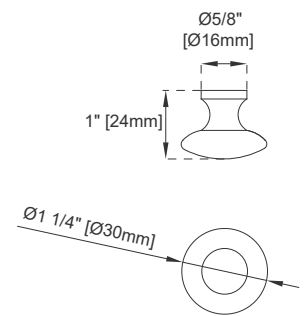

Solids: BKO/BNM/BW/SC/SGR/UGR/VBL/PCN- Poplar
SBR- Parawood and Poplar
Veneers: BNM/SBR- Parawood and Poplar
Panels: Plywood
Installation Type: Floor Standing
Number of Basins: Two
Vanity Top Included: No, Optional 3cm Tops Available with Sinks
Optional Wooden Backsplash
Basins Included: No
Overflow: Yes, Front Facing
Number of Doors: Two
Number of Drawers: Four
Number of Tip Outs: Two
Assembly Type: Installation of Optional 3cm Top with Sink
Drawer Box Material and Construction: 12mm Plywood/English Dovetail Joinery
Hardware Material and Finish: Zinc Alloy in Satin Nickel Color
Fits Drain Hole Size: 1 3/4"
Full Extension, Soft Close Glides
European Soft Close Hinges
Aluminum Laminate Drawer Liners
Adjustable Levelers

Dimension

Width: 59-3/4"
Depth: 22-7/8"
Height: 32-5/8"
Rough-In Height: 21-1/2"

60" DOUBLE BRITTANY VANITY

650-V60D-M-BKO 650-V60D-M-SC 655-V60D-PCN
 650-V60D-M-BNM 650-V60D-M-SGR
 650-V60D-M-SBR 650-V60D-M-UGR
 655-V60D-M-BW 650-V60D-M-VBL

JAMES MARTIN

VANITIES

Top View

Knob

Front View

All dimensions are nominal

Diagrams are of cabinet only—James Martin Optional Countertops and sinks are not shown

Visit website for warranty and installation information
www.jamesmartinvanities.com

60" DOUBLE BRITTANY VANITY

650-V60D-M-BKO 650-V60D-M-SC 655-V60D-PCN
 650-V60D-M-BNM 650-V60D-M-SGR
 650-V60D-M-SBR 650-V60D-M-UGR
 655-V60D-M-BW 650-V60D-M-VBL

JAMES MARTIN

VANITIES

Side View

Back View

All dimensions are nominal