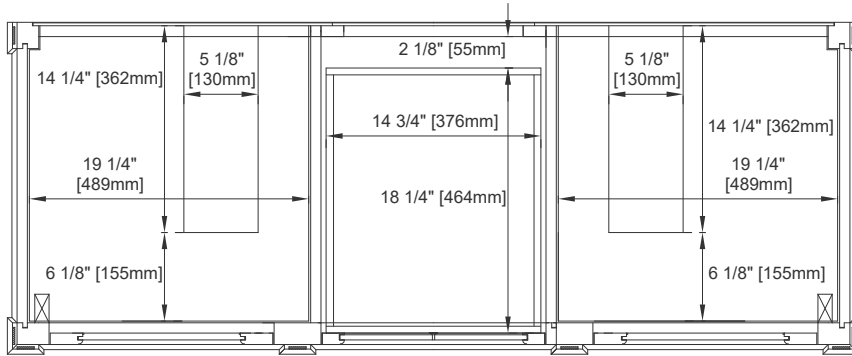

Solids: BKO/BNM/BW/SC/SGR/UGR/VBL/PCN- Poplar
SBR- Parawood and Poplar
Veneers: BNM/SBR- Parawood and Poplar
Panels: Plywood
Installation Type: Floor Standing
Number of Basins: Two
Vanity Top Included: No, Optional 3cm Tops Available with Sinks
Optional Wooden Backsplash
Basins Included: No
Overflow: Yes, Front Facing
Number of Doors: Two
Number of Drawers: Four
Number of Tip Outs: Two
Assembly Type: Installation of Optional 3cm Top with Sink
Drawer Box Material and Construction: 12mm Plywood/English Dovetail Joinery
Hardware Material and Finish: Zinc Alloy in Satin Nickel Color
Fits Drain Hole Size: 1 3/4"
Full Extension, Soft Close Glides
European Soft Close Hinges
Aluminum Laminate Drawer Liners
Adjustable Levelers

Dimension

Width: 59-3/4"
Depth: 22-7/8"
Height: 32-5/8"
Rough-In Height: 21-1/2"

60" DOUBLE BRITTANY VANITY

650-V60D-M-BKO 650-V60D-M-SC 655-V60D-PCN
 650-V60D-M-BNM 650-V60D-M-SGR
 650-V60D-M-SBR 650-V60D-M-UGR
 655-V60D-M-BW 650-V60D-M-VBL

JAMES MARTIN

VANITIES

Top View

Knob

Front View

All dimensions are nominal

Diagrams are of cabinet only—James Martin Optional Countertops and sinks are not shown

Visit website for warranty and installation information
www.jamesmartinvanities.com

60" DOUBLE BRITTANY VANITY

650-V60D-M-BKO 650-V60D-M-SC 655-V60D-PCN
 650-V60D-M-BNM 650-V60D-M-SGR
 650-V60D-M-SBR 650-V60D-M-UGR
 655-V60D-M-BW 650-V60D-M-VBL

JAMES MARTIN

VANITIES

Side View

Back View

All dimensions are nominal