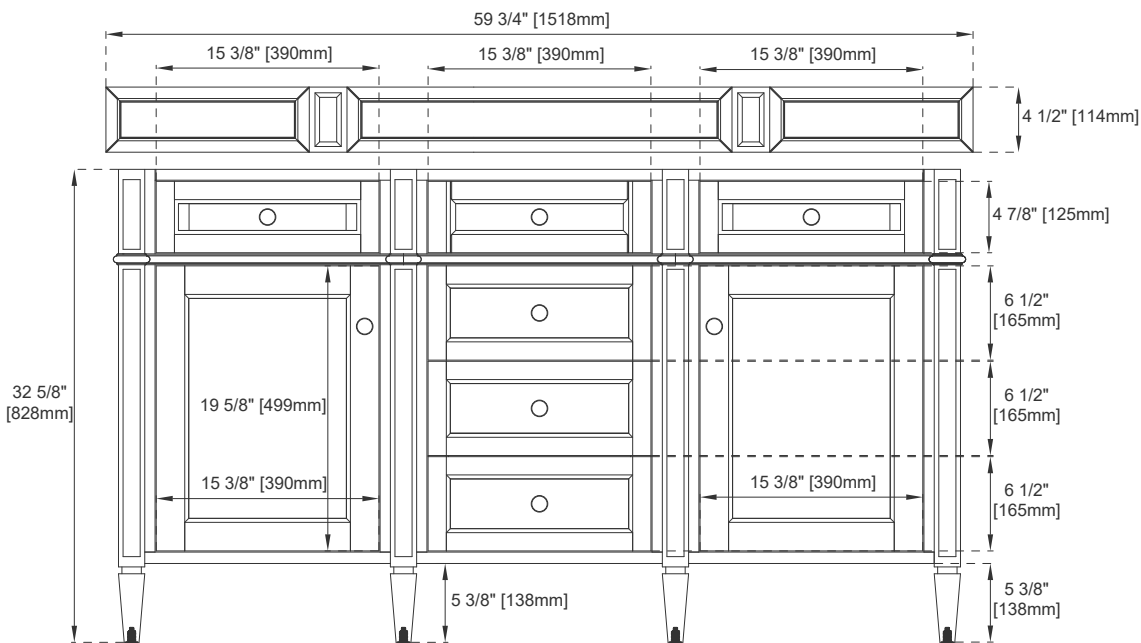

Solids: BKO/BNM/BW/SC/SGR/UGR/VBL/PCN- Poplar
SBR- Parawood and Poplar
Veneers: BNM/SBR- Parawood and Poplar
Panels: Plywood
Installation Type: Floor Standing
Number of Basins: Two
Vanity Top Included: No, Optional 3cm Tops Available with Sinks
Optional Wooden Backsplash
Basins Included: No
Overflow: Yes, Front Facing
Number of Doors: Two
Number of Drawers: Four
Number of Tip Outs: Two
Assembly Type: Installation of Optional 3cm Top with Sink
Drawer Box Material and Construction: 12mm Plywood/English Dovetail Joinery
Hardware Material and Finish: Zinc Alloy in Satin Nickel Color
Fits Drain Hole Size: 1 3/4"
Full Extension, Soft Close Glides
European Soft Close Hinges
Aluminum Laminate Drawer Liners
Adjustable Levelers

Dimension

Width: 59-3/4"
Depth: 22-7/8"
Height: 32-5/8"
Rough-In Height: 21-1/2"

60" DOUBLE BRITTANY VANITY

650-V60D-M-BKO 650-V60D-M-SC 655-V60D-PCN
 650-V60D-M-BNM 650-V60D-M-SGR
 650-V60D-M-SBR 650-V60D-M-UGR
 655-V60D-M-BW 650-V60D-M-VBL

JAMES MARTIN

VANITIES

Top View

Knob

Front View

All dimensions are nominal

Diagrams are of cabinet only—James Martin Optional Countertops and sinks are not shown

Visit website for warranty and installation information
www.jamesmartinvanities.com

60" DOUBLE BRITTANY VANITY

650-V60D-M-BKO 650-V60D-M-SC 655-V60D-PCN
 650-V60D-M-BNM 650-V60D-M-SGR
 650-V60D-M-SBR 650-V60D-M-UGR
 655-V60D-M-BW 650-V60D-M-VBL

JAMES MARTIN

VANITIES

Side View

Back View

All dimensions are nominal