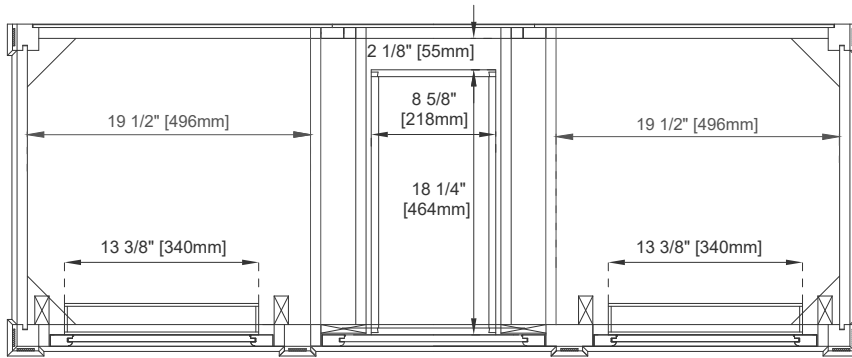

Solids: BKO/BNM/BW/SC/SGR/UGR/VBL/PCN- Poplar
SBR- Parawood and Poplar
Veneers: BNM/SBR- Parawood and Poplar
Panels: Plywood
Installation Type: Floor Standing
Number of Basins: Two
Vanity Top Included: No, Optional 3cm Tops Available with Sinks
Optional Wooden Backsplash
Basins Included: No
Overflow: Yes, Front Facing
Number of Doors: Two
Number of Drawers: Four
Number of Tip Outs: Two
Assembly Type: Installation of Optional 3cm Top with Sink
Drawer Box Material and Construction: 12mm Plywood/English Dovetail Joinery
Hardware Material and Finish: Zinc Alloy in Satin Nickel Color
Fits Drain Hole Size: 1 3/4"
Full Extension, Soft Close Glides
European Soft Close Hinges
Aluminum Laminate Drawer Liners
Adjustable Levelers

Dimension

Width: 59-3/4"
Depth: 22-7/8"
Height: 32-5/8"
Rough-In Height: 21-1/2"

60" DOUBLE BRITTANY VANITY

650-V60D-M-BKO 650-V60D-M-SC 655-V60D-PCN
 650-V60D-M-BNM 650-V60D-M-SGR
 650-V60D-M-SBR 650-V60D-M-UGR
 655-V60D-M-BW 650-V60D-M-VBL

JAMES MARTIN

VANITIES

Top View

Knob

Front View

All dimensions are nominal

Diagrams are of cabinet only—James Martin Optional Countertops and sinks are not shown

Visit website for warranty and installation information
www.jamesmartinvanities.com

60" DOUBLE BRITTANY VANITY

650-V60D-M-BKO 650-V60D-M-SC 655-V60D-PCN
 650-V60D-M-BNM 650-V60D-M-SGR
 650-V60D-M-SBR 650-V60D-M-UGR
 655-V60D-M-BW 650-V60D-M-VBL

JAMES MARTIN

VANITIES

Side View

Back View

All dimensions are nominal