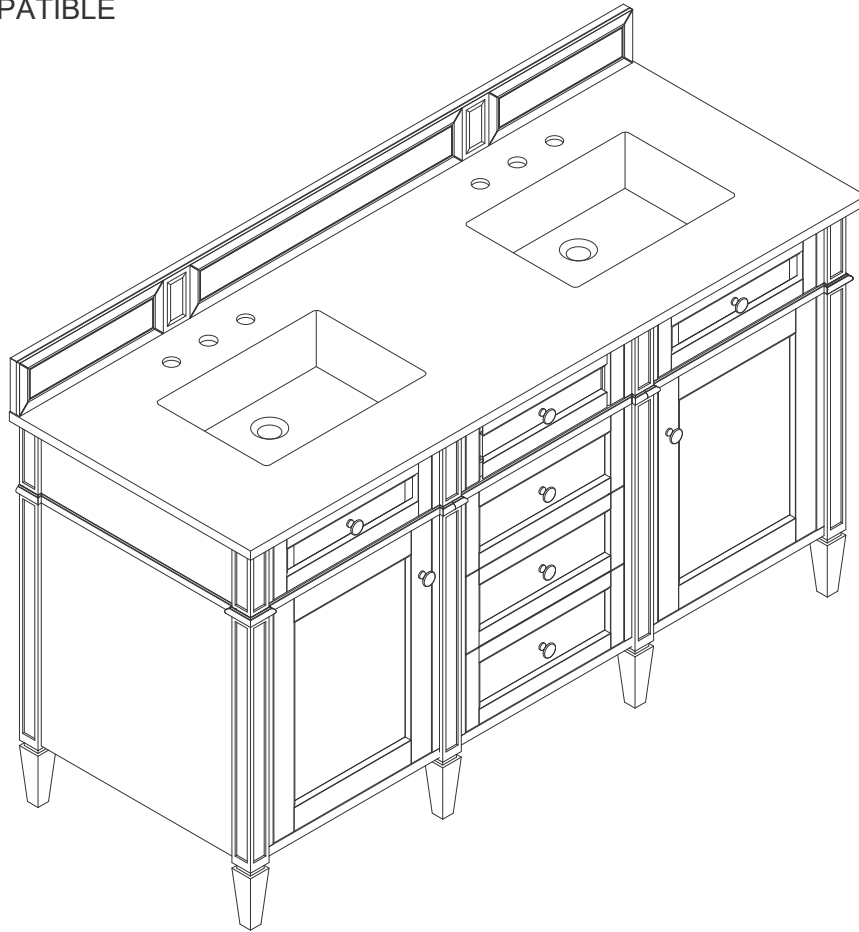

60" DOUBLE BRITTANY VANITY

650-V60D-M-BKO 650-V60D-M-SC 655-V60D-PCN
650-V60D-M-BNM 650-V60D-M-SGR
650-V60D-M-SBR 650-V60D-M-UGR
655-V60D-M-BW 650-V60D-M-VBL

JAMES MARTIN

VANITIES

FREEPOWER COMPATIBLE

Features and Materials

Solids: BKO/BNM/BW/SC/SGR/UGR/VBL/PCN- Poplar
SBR- Parawood and Poplar
Veneers: BNM/SBR- Parawood and Poplar
Panels: Plywood
Installation Type: Floor Standing
Number of Basins: Two
Vanity Top Included: No, Optional 3cm Tops Available with Sinks
Optional Wooden Backsplash
Basins Included: No
Overflow: Yes, Front Facing
Number of Doors: Two
Number of Drawers: Four
Number of Tip Outs: Two
Assembly Type: Installation of Optional 3cm Top with Sink
Drawer Box Material and Construction: 12mm Plywood/English Dovetail Joinery
Hardware Material and Finish: Zinc Alloy in Satin Nickel Color
Fits Drain Hole Size: 1 3/4"
Full Extension, Soft Close Glides
European Soft Close Hinges
Aluminum Laminate Drawer Liners
Adjustable Levelers

Dimension

Width: 59-3/4"
Depth: 22-7/8"
Height: 32-5/8"
Rough-In Height: 21-1/2"

60" DOUBLE BRITTANY VANITY

650-V60D-M-BKO 650-V60D-M-SC 655-V60D-PCN
 650-V60D-M-BNM 650-V60D-M-SGR
 650-V60D-M-SBR 650-V60D-M-UGR
 655-V60D-M-BW 650-V60D-M-VBL