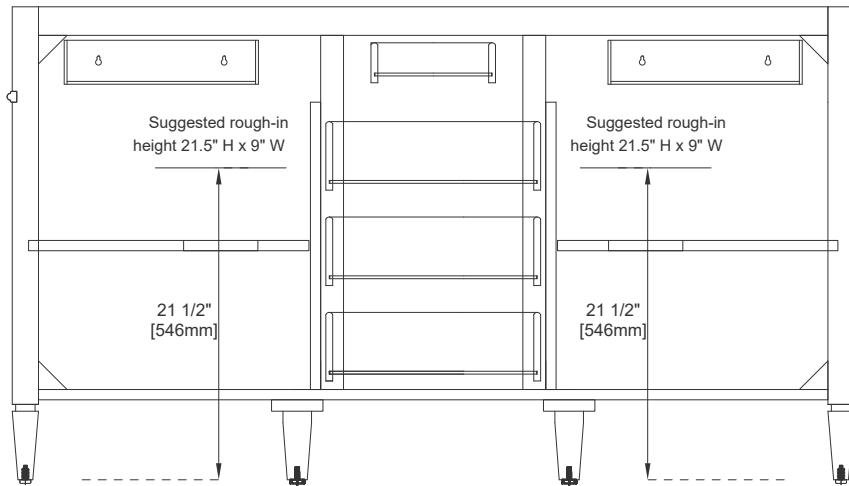

Solids: BKO/BNM/BW/SC/SGR/UGR/VBL/PCN- Poplar
SBR- Parawood and Poplar
Veneers: BNM/SBR- Parawood and Poplar
Panels: Plywood
Installation Type: Floor Standing
Number of Basins: Two
Vanity Top Included: No, Optional 3cm Tops Available with Sinks
Optional Wooden Backsplash
Basins Included: No
Overflow: Yes, Front Facing
Number of Doors: Two
Number of Drawers: Four
Number of Tip Outs: Two
Assembly Type: Installation of Optional 3cm Top with Sink
Drawer Box Material and Construction: 12mm Plywood/English Dovetail Joinery
Hardware Material and Finish: Zinc Alloy in Satin Nickel Color
Fits Drain Hole Size: 1 3/4"
Full Extension, Soft Close Glides
European Soft Close Hinges
Aluminum Laminate Drawer Liners
Adjustable Levelers

Dimension

Width: 59-3/4"
Depth: 22-7/8"
Height: 32-5/8"
Rough-In Height: 21-1/2"

60" DOUBLE BRITTANY VANITY

650-V60D-M-BKO 650-V60D-M-SC 655-V60D-PCN
 650-V60D-M-BNM 650-V60D-M-SGR
 650-V60D-M-SBR 650-V60D-M-UGR
 655-V60D-M-BW 650-V60D-M-VBL

JAMES MARTIN

VANITIES

Top View

Knob

Front View

All dimensions are nominal

Diagrams are of cabinet only—James Martin Optional Countertops and sinks are not shown

Visit website for warranty and installation information
www.jamesmartinvanities.com

60" DOUBLE BRITTANY VANITY

650-V60D-M-BKO 650-V60D-M-SC 655-V60D-PCN
 650-V60D-M-BNM 650-V60D-M-SGR
 650-V60D-M-SBR 650-V60D-M-UGR
 655-V60D-M-BW 650-V60D-M-VBL

JAMES MARTIN

VANITIES

Side View

Back View

All dimensions are nominal