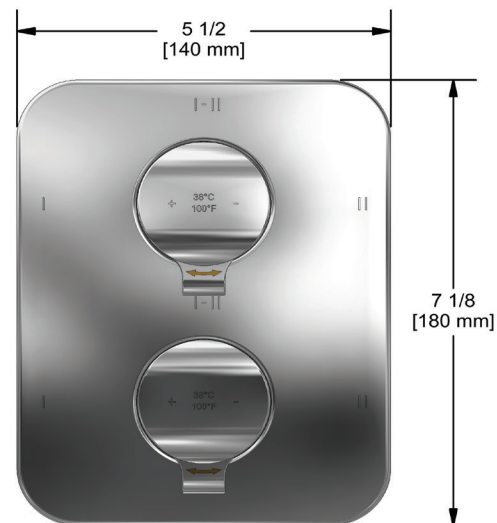

SPECIFICATIONS

DESCRIPTION

- Combines both thermostatic and pressure balance technologies
- 2 temperature and volume controls with diverters
- 4 dedicated functions and 2 shared functions
- R46 Rough-in valve sold separately

FLOW

- 38 L/min, 10 gpm (US) 60psi

STANDARDS

- CSA B125.1 / ASME A112.18.1

WARRANTY

- Most products or parts carry "Limited Warranties" against manufacturing defects. For US customers please visit houseofrohl.com/support and for Canadian customers please visit houseofrohl.ca/support for complete product and finish warranty.

Salomé™

3/4" Therm & Pressure Balance Trim With 6 Functions

MODEL: TSA46

UPC®

For warranty or additional information, contact:

U.S.A.
houseofrohl.com/support
1-800-777-9762

QUEBEC / MARITIMES / WESTERN CANADA
QUÉBEC / MARITIMES / OUEST CANADIEN
QUEBEC / MARITIMOS / CANADA OCCIDENTAL
houseofrohl.ca/support
1-866-473-8442

DESCRIPCIÓN

- Combina tecnologías termostáticas y de presión equilibrada
- 2 controles de temperatura y volumen con desviador.
- 4 funciones dedicadas y 2 funciones compartidas
- La válvula R46 Raw se vende por separado