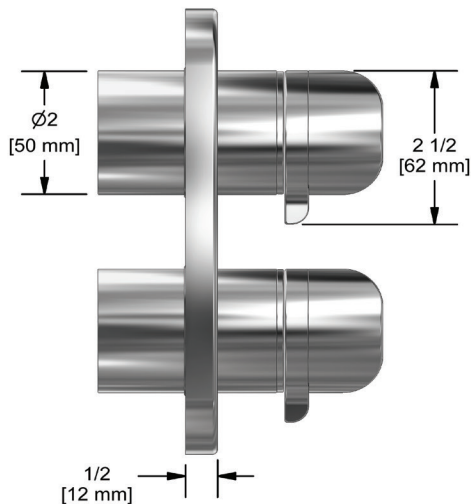

SPECIFICATIONS

DESCRIPTION

- Combines both thermostatic and pressure balance technologies
- 2 temperature and volume controls with diverters
- 4 dedicated functions and 2 shared functions
- R46 Rough-in valve sold separately

FLOW

- 38 L/min, 10 gpm (US) 60psi

STANDARDS

- CSA B125.1 / ASME A112.18.1

WARRANTY

- Most products or parts carry "Limited Warranties" against manufacturing defects. For US customers please visit houseofrohl.com/support and for Canadian customers please visit houseofrohl.ca/support for complete product and finish warranty.

Salomé™

3/4" Therm & Pressure Balance Trim With 6 Functions

MODEL: TSA46

UPC®

For warranty or additional information, contact:

U.S.A.
houseofrohl.com/support
1-800-777-9762

QUEBEC / MARITIMES / WESTERN CANADA
QUÉBEC / MARITIMES / OUEST CANADIEN
QUEBEC / MARITIMOS / CANADA OCCIDENTAL
houseofrohl.ca/support
1-866-473-8442

DESCRIPCIÓN

- Combina tecnologías termostáticas y de presión equilibrada
- 2 controles de temperatura y volumen con desviador.
- 4 funciones dedicadas y 2 funciones compartidas
- La válvula R46 Raw se vende por separado