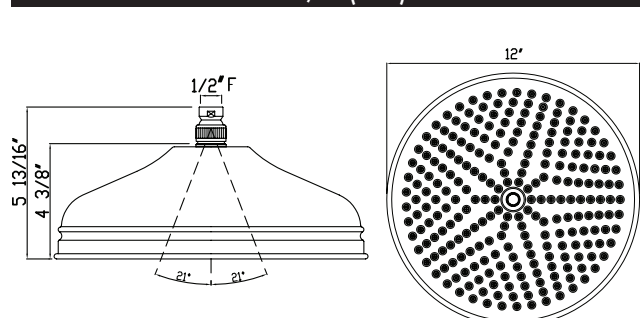

ROHL

Authentic Luxury for Kitchen and Bath®

www.rohlhome.com

BORDANO ANTI-CAL SHOWERHEAD

ROHL Shower

- 1007/8 (4" Showerhead)
- 1017/8 (5" Showerhead)
- 1027/8 (6" Showerhead)
- 1037/8 (8" Showerhead) (shown)
- 1047/8 (12" Showerhead)

FEATURES

- Single-function Rain showerhead
- Flexible calcium resistant nozzles on spray face allow for easy removal of hard water build-up
- 1/2" female inlet with swivel connection
- Serviceable faceplate except 1037/8
- Flow rate 2.0 GPM
- Swivel ball replacement part #: 1590/8 (FINISH)

1007/8 (4")

1017/8 (5")

1027/8 (6")

1037/8 (8")

1047/8 (12")

Consult your local ROHL showroom for additional information and specifications. For complete warranty details and a list of showrooms, go to www.rohlhome.com.