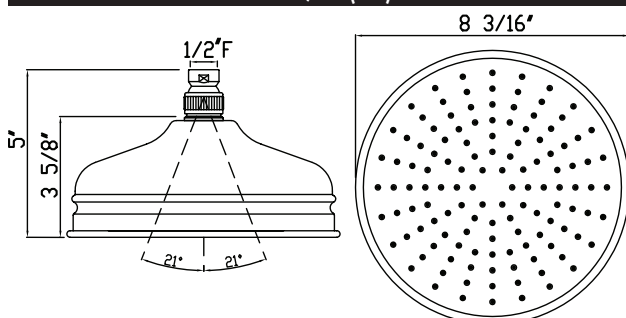

ROHL

Authentic Luxury for Kitchen and Bath®

www.rohlhome.com

BORDANO ANTI-CAL SHOWERHEAD

ROHL Shower

- 1007/8 (4" Showerhead)
- 1017/8 (5" Showerhead)
- 1027/8 (6" Showerhead)
- 1037/8 (8" Showerhead) (shown)
- 1047/8 (12" Showerhead)

FEATURES

- Single-function Rain showerhead
- Flexible calcium resistant nozzles on spray face allow for easy removal of hard water build-up
- 1/2" female inlet with swivel connection
- Serviceable faceplate except 1037/8
- Flow rate 2.0 GPM
- Swivel ball replacement part #: 1590/8 (FINISH)

1007/8 (4")

1017/8 (5")

1027/8 (6")

1037/8 (8")

1047/8 (12")

Consult your local ROHL showroom for additional information and specifications. For complete warranty details and a list of showrooms, go to www.rohlhome.com.