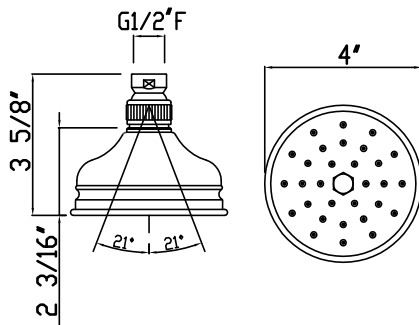

ROHL

Authentic Luxury for Kitchen and Bath®

www.rohlhome.com

BORDANO ANTI-CAL SHOWERHEAD

ROHL Shower

- 1007/8 (4" Showerhead)
- 1017/8 (5" Showerhead)
- 1027/8 (6" Showerhead)
- 1037/8 (8" Showerhead) (shown)
- 1047/8 (12" Showerhead)

FEATURES

- Single-function Rain showerhead
- Flexible calcium resistant nozzles on spray face allow for easy removal of hard water build-up
- 1/2" female inlet with swivel connection
- Serviceable faceplate except 1037/8
- Flow rate 2.0 GPM
- Swivel ball replacement part #: 1590/8 (FINISH)

1007/8 (4")

1017/8 (5")

1027/8 (6")

1037/8 (8")

1047/8 (12")

Consult your local ROHL showroom for additional information and specifications. For complete warranty details and a list of showrooms, go to www.rohlhome.com.