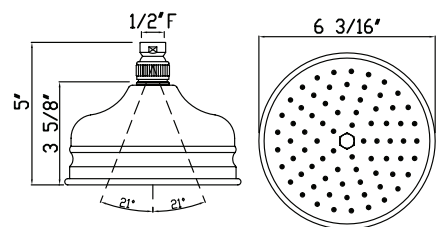

ROHL

Authentic Luxury for Kitchen and Bath®

www.rohlhome.com

BORDANO ANTI-CAL SHOWERHEAD

ROHL Shower

- 1007/8 (4" Showerhead)
- 1017/8 (5" Showerhead)
- 1027/8 (6" Showerhead)
- 1037/8 (8" Showerhead) (shown)
- 1047/8 (12" Showerhead)

FEATURES

- Single-function Rain showerhead
- Flexible calcium resistant nozzles on spray face allow for easy removal of hard water build-up
- 1/2" female inlet with swivel connection
- Serviceable faceplate except 1037/8
- Flow rate 2.0 GPM
- Swivel ball replacement part #: 1590/8 (FINISH)

1007/8 (4")

1017/8 (5")

1027/8 (6")

1037/8 (8")

1047/8 (12")

Consult your local ROHL showroom for additional information and specifications. For complete warranty details and a list of showrooms, go to www.rohlhome.com.