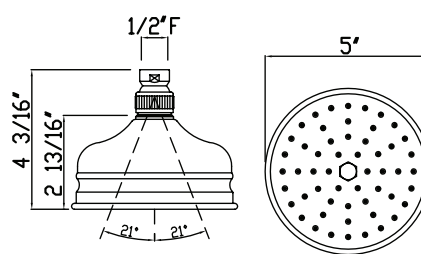

ROHL

Authentic Luxury for Kitchen and Bath®

www.rohlhome.com

BORDANO ANTI-CAL SHOWERHEAD

ROHL Shower

- 1007/8 (4" Showerhead)
- 1017/8 (5" Showerhead)
- 1027/8 (6" Showerhead)
- 1037/8 (8" Showerhead) (shown)
- 1047/8 (12" Showerhead)

FEATURES

- Single-function Rain showerhead
- Flexible calcium resistant nozzles on spray face allow for easy removal of hard water build-up
- 1/2" female inlet with swivel connection
- Serviceable faceplate except 1037/8
- Flow rate 2.0 GPM
- Swivel ball replacement part #: 1590/8 (FINISH)

1007/8 (4")

1017/8 (5")

1027/8 (6")

1037/8 (8")

1047/8 (12")

Consult your local ROHL showroom for additional information and specifications. For complete warranty details and a list of showrooms, go to www.rohlhome.com.