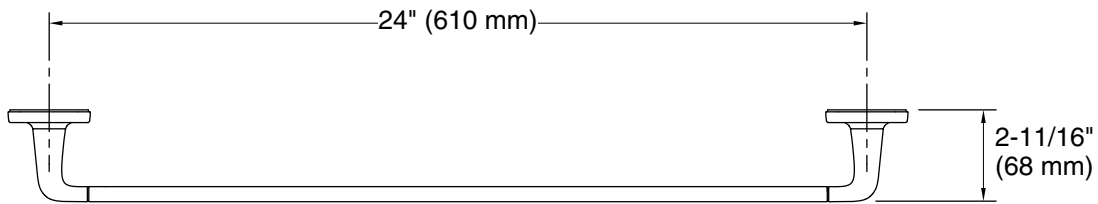

KALLISTA

Per Se® by KALLISTA
Towel Bar, 24"
P34700-00

Technical Information

All product dimensions are nominal.

Material: Brass, Zinc