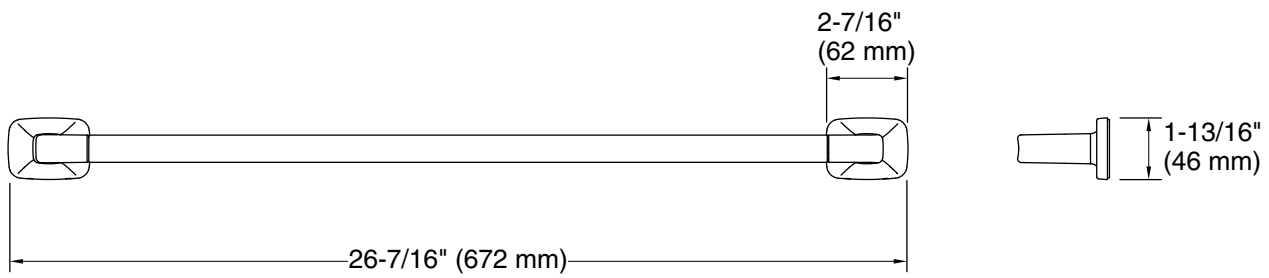

KALLISTA®

Per Se® by KALLISTA
Towel Bar, 24"
P34700-00

Features

- A selection of products within this collection is in stock and ready to ship. Please visit kallista.com/resources#ReadyToShip for the complete list of Ready-to-Ship products and finishes
- High-quality solid metal construction for durability and reliability

KALLISTA

Per Se® by KALLISTA
Towel Bar, 24"
P34700-00

Technical Information

All product dimensions are nominal.

Material: Brass, Zinc