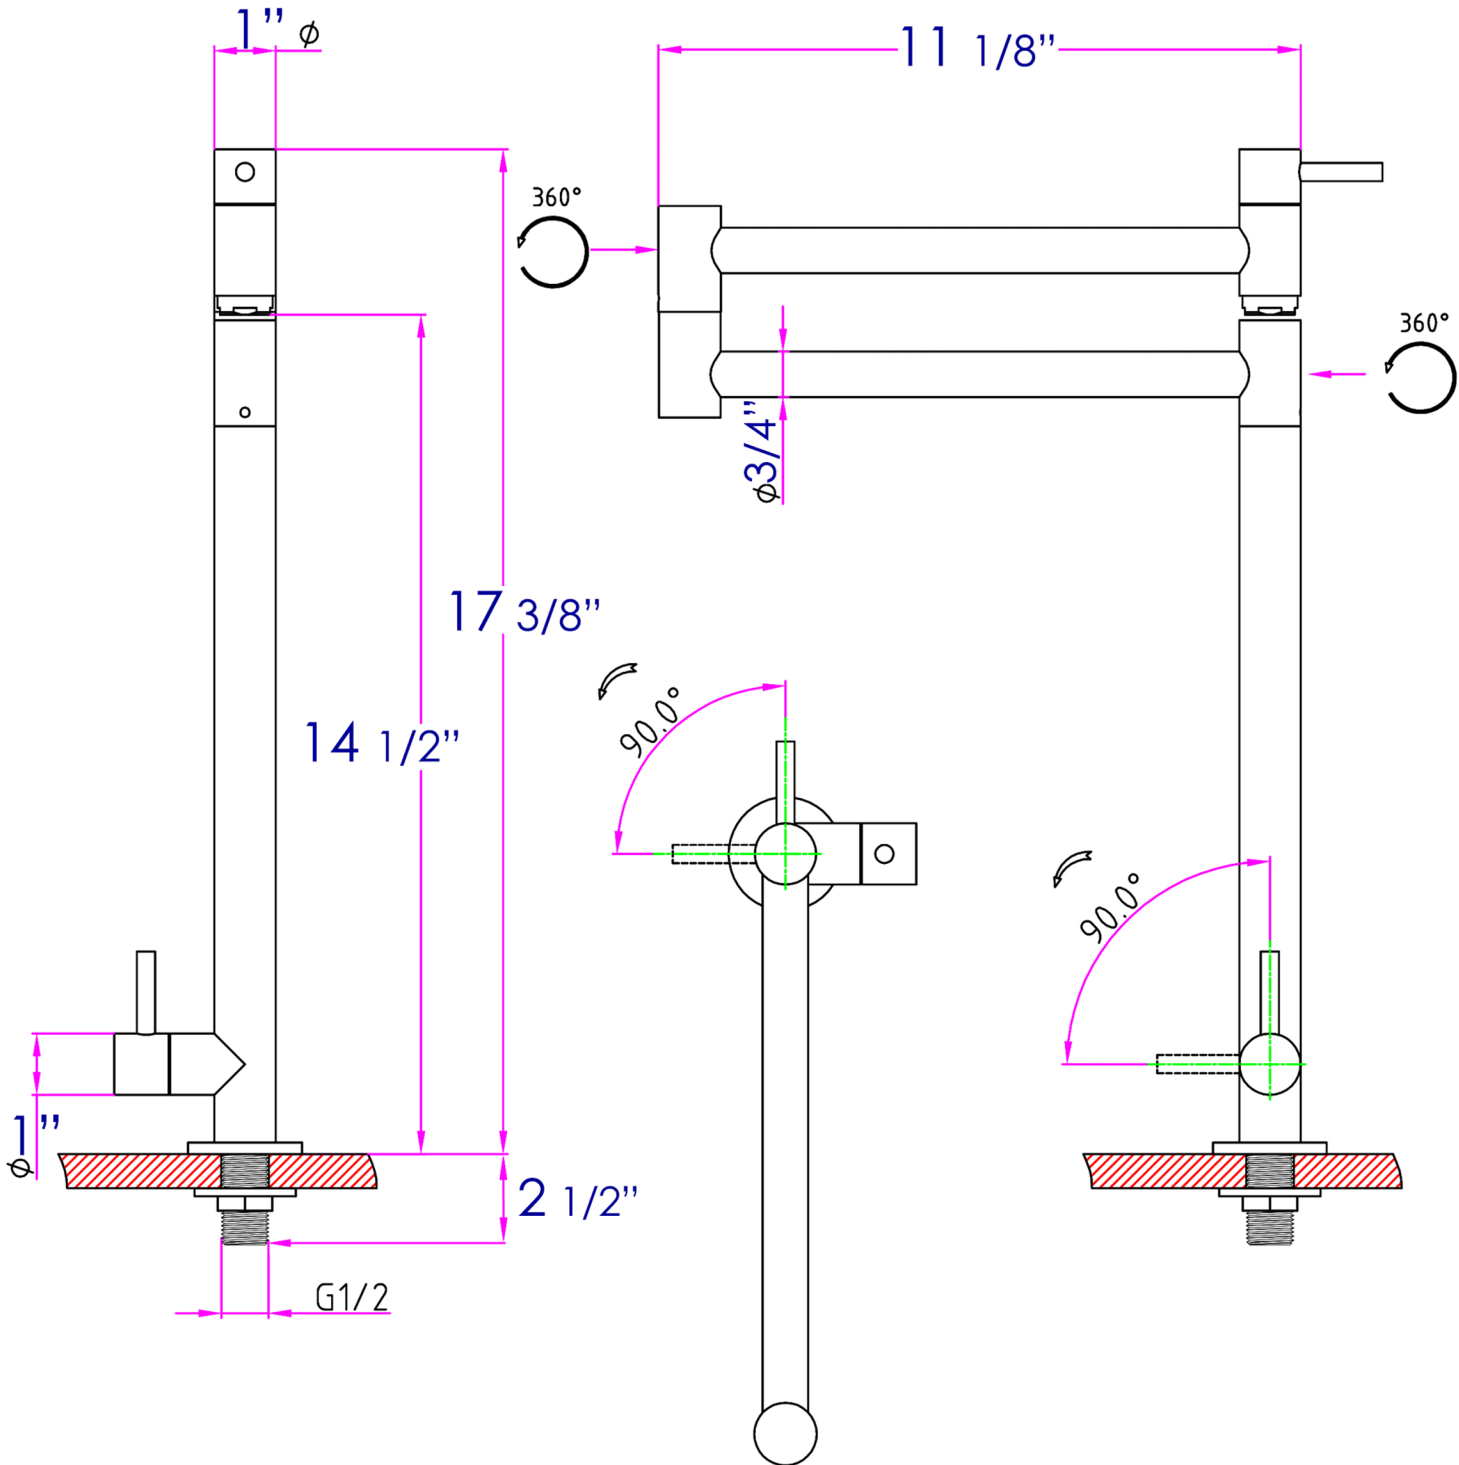

AB5018

Retractable Pot Filler Faucet

Note: All product dimensions are approximate and should be verified on site prior to installation.
Visit www.ALFibrand.com for more information.