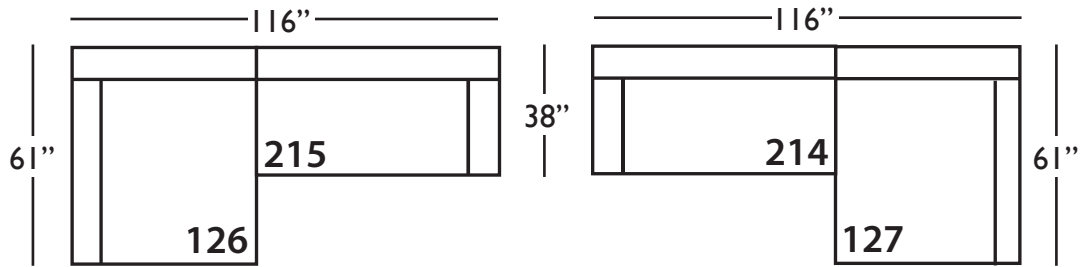

Boden-214/215
Two Seated End - RSE/LSE
L58" D38" H35"

Seat Height 21"
Seat Depth 25"
Arm Height 28"

This is a suggested application and is subject to change.
Sizes and dimensions will vary due to the individual hand crafted techniques and materials used in every style we produce.
All furniture style names are for internal reference only, not intended for commercial use.

BODEN SECTIONAL COLLECTION		
	Bumper 126/127	2-Seat End 214/215
Standard Features		
Cloud Cushion	x	x
24" Non-Weltd Pillow (TP)	x (2)	x
14"x26" Bolster Pillow	N/A	x
Sinuous Underconstruction	x	x
Options - See Price List for Prices		
Luxe Cushion	No Charge	No Charge
Cloud Plus Cushion	x	x
Extra Pillows (XP) - 24" TP	x	x
Ordering Instructions		
To Order, Please write the following:	Boden-126 RSC/127 LSC	Boden-214 RSE/215 LSE

Pattern Availability: RG, PS, NM, RS

ECLECTIC.SPIRITED.WONDERFULLY COMFORTABLE.

BODEN • UPHOLSTERED • BENCH SEAT

Bumper*
L58" D61" H35"
**available as right or left seated*

2-Seat Bench End*
L58" D38" H35"
**available as right or left seated*