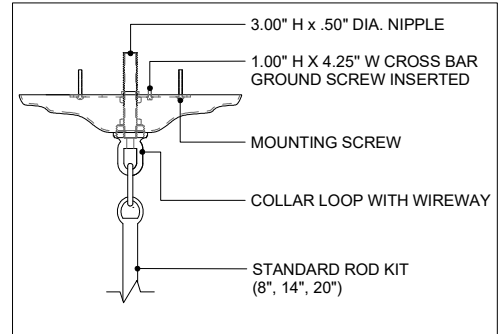

60.25" DIA. BODY  
 7.00" DIA. CANOPY  
 1.00" H X 4.25" W  
 CROSS BAR

TOP VIEW

CANOPY DETAIL

FRONT VIEW

9000-0438

ALL WORK © 2019 CURREY & COMPANY