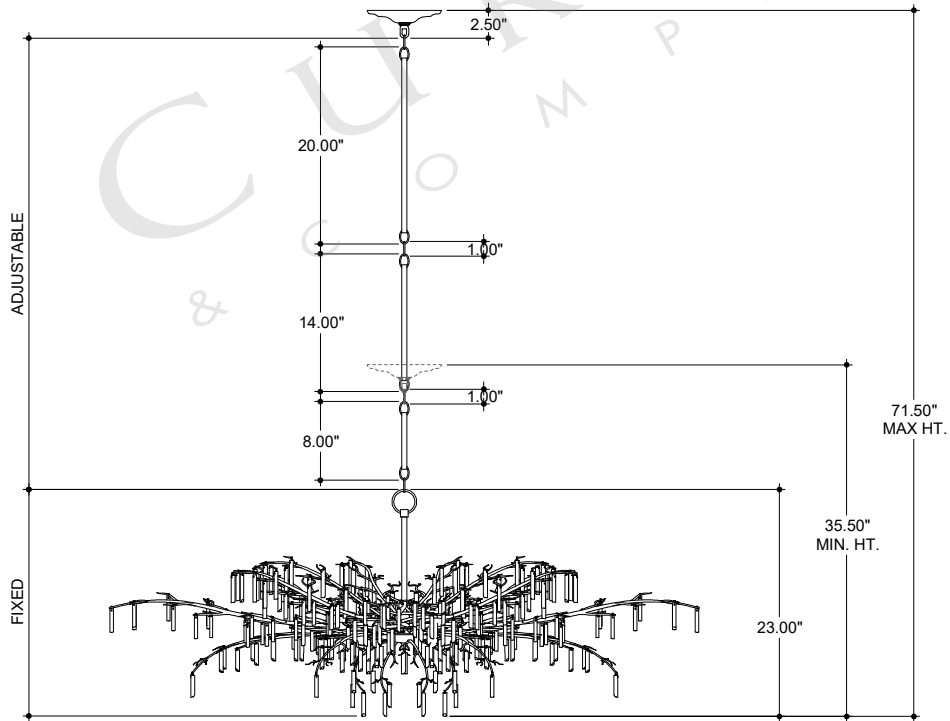

60.25" DIA. BODY  
 7.00" DIA. CANOPY  
 1.00" H X 4.25" W  
 CROSS BAR

TOP VIEW

CANOPY DETAIL

FRONT VIEW

9000-0438

ALL WORK © 2019 CURREY & COMPANY