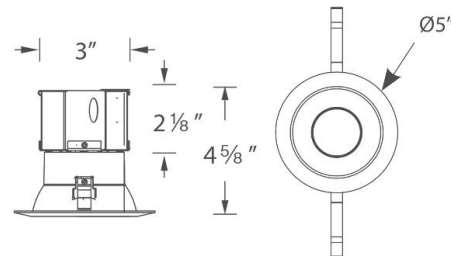

Example: **R4DRDR-F9CS-BK**

DESCRIPTION

Minimum profile downlight with driver and electrical connection box attached to fixture for easy remodel or new construction installation.

FEATURES

- 5-CCT Switchable between 2700K and 5000K
- Electrical box located on back of fixture to allow easy installation
- Sold as remodel, but new construction frame available
- Driver concealed within the fixture
- 5 year warranty

SPECIFICATIONS

Construction:	Die-cast Aluminum with 20-gauge Cold Rolled Steel Junction Box
Power:	12W
Input:	120-277 VAC, 50/60Hz
Dimming:	ELV: 100-5% , TRIAC: 100-5%
Light Source:	Integrated LED
Lens:	Frosted TIR lens
Rated Life:	50000 Hours
Mounting:	Heavy gauge retention clips secures fixture to ceiling
Cut Out:	4"
Finish:	Electrostatically Powder Coated: White, Black
Ceiling Thickness:	1/2" - 1 1/2"
Operating Temp:	-4°F to 104°F (-20°C to 40°C)
Standards:	ETL, cETL, Wet Location Listed, Energy Star 2.0, Title 24 JA8 Compliant, IC, Airtight

FINISHES:

LINE DRAWING:

R4DRDR

WAC LIGHTING

Pop-In 4" Round 5CCT
Remodel Downlight

Fixture Type: _____
Catalog Number: _____
Project: _____
Location: _____

ACCESSORIES

<i>Model</i>	<i>Description</i>	<i>Finish</i>
--------------	--------------------	---------------
