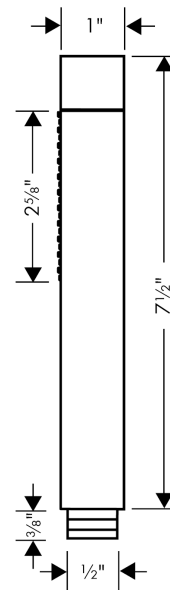

AXOR Starck
Baton Handshower 2-Jet, 2.5 GPM
Finishes : **brushed nickel** Part no. : **28532821**

Description

Features

- 82 no-clog spray channels
- Spray modes: Rain, Mono
- Flow: 2.5 GPM (9.5 L/Min)

Technology

Product image

Scale drawing

AXOR Starck
Baton Handshower 2-Jet, 2.5 GPM
Finishes : **brushed nickel** Part no. : **28532821**

Exploded drawing

Year of production: >09/05

AXOR Starck
Baton Handshower 2-Jet, 2.5 GPM
 Finishes : **brushed nickel** Part no. : **28532821**

Spare parts list

Year of production: >09/05

Pos.	Description	Part no.	PC	PU
1	filter packing	94246000	0	1
2	selector assy	95511000	0	1
3	spray former	95411000	0	1
4	O-Ring 14x2,5	98189000	0	1