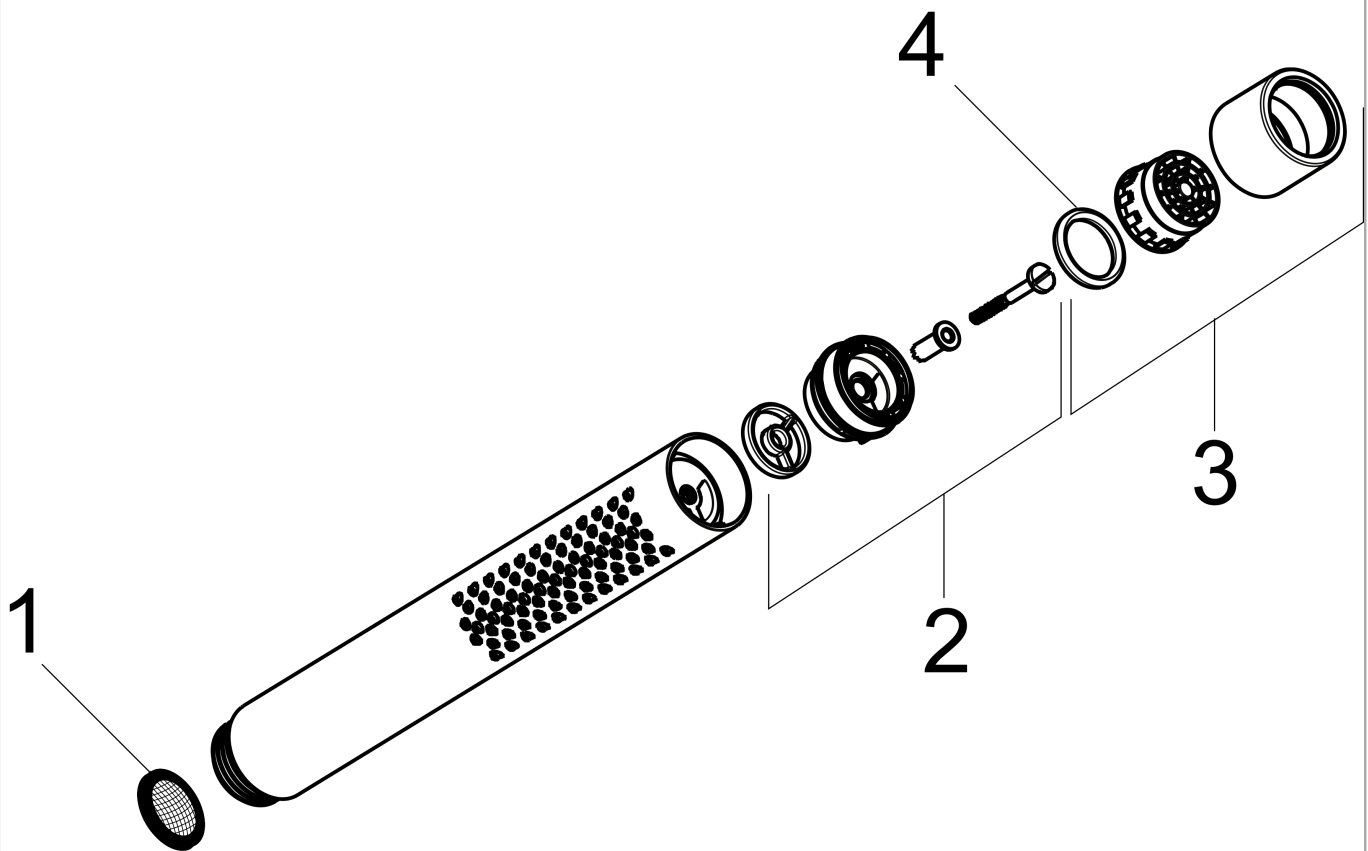

AXOR Starck
Baton Handshower 2-Jet, 2.5 GPM
Finishes : **brushed nickel** Part no. : **28532821**

Description

Features

- 82 no-clog spray channels
- Spray modes: Rain, Mono
- Flow: 2.5 GPM (9.5 L/Min)

Technology

Product image

Scale drawing

AXOR Starck
Baton Handshower 2-Jet, 2.5 GPM
Finishes : **brushed nickel** Part no. : **28532821**

Exploded drawing

Year of production: >09/05

AXOR Starck
Baton Handshower 2-Jet, 2.5 GPM
 Finishes : **brushed nickel** Part no. : **28532821**