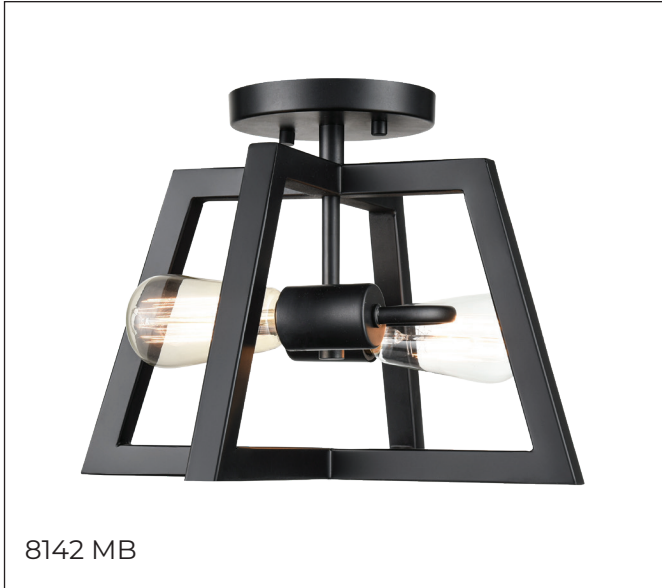

8142 - TWO LIGHT SEMI-FLUSH

Dimensions

Width	13"
Height	9 $\frac{3}{4}$ "
Ext.	6"
Weight	4.43 lbs

Finish & Material

Finish	MB - Matte Black
Material	Metal

Glass/Shade

Glass	No
-------	----

Wattage

# Bulbs	2-Medium
Bulbs Base	Medium (E26)
Watts per Bulb	60W
Voltage	120V
Bulbs Included	No

Certification

UL and CUL Listed	Dry Location
-------------------	--------------

Item Number

SKU'S	8142 MB
-------	---------