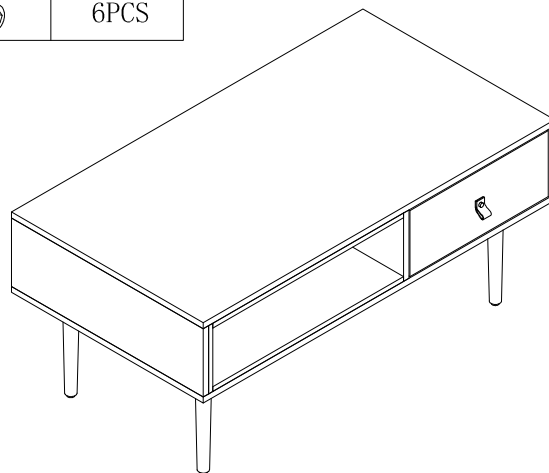

PLEASE CONTACT US FIRST

TollFree: 1-800-935-3959 (Mon. Fri. 9:00AM to 5:00 PM EST)

✉ support@teamson.com

☎ 1-631-274-3353

Thank you for choosing Teamson produce. If you need help with assembly or if you are missing parts, hardware, we are here to help !

Versanora

Item No: VNF-00063

Item name: Versanora - Reno Coffee Table - Black/Walnut

Warning

Small parts and sharp points may be present prior to assembly. Please follow the assembly instructions closely. Improper assembly can result in personal or property damage. 2 adults are required to safely assemble this product.

Care Instructions

Dust often using a clean, soft, dry and lint-free cloth. • When blot spills, wipe with a clean, damp cloth immediately. We do not recommend the use of chemical cleansers, abrasives or furniture polish on our lacquered finish. Periodically check to make sure all connections are tight. Re-tighten if necessary.

Hardware List:

A		8PCS
B		8PCS
C		16PCS
D		8PCS
E		4PCS
F		1PC
G		1PC
H		1PC
I		8PCS
J		8PCS

K		8PCS
L		1PC
M		6PCS

Part List:

1	2	3	4	5	6	7	8	9	10
1PC	1PC	1PC	1PC	1PC	1PC	1PC	1PC	1PC	1PC
11	12	13	14	15					
1PC	1PC	1PC	1PC	4PCS					

MADE IN CHINA

www.teamson.com