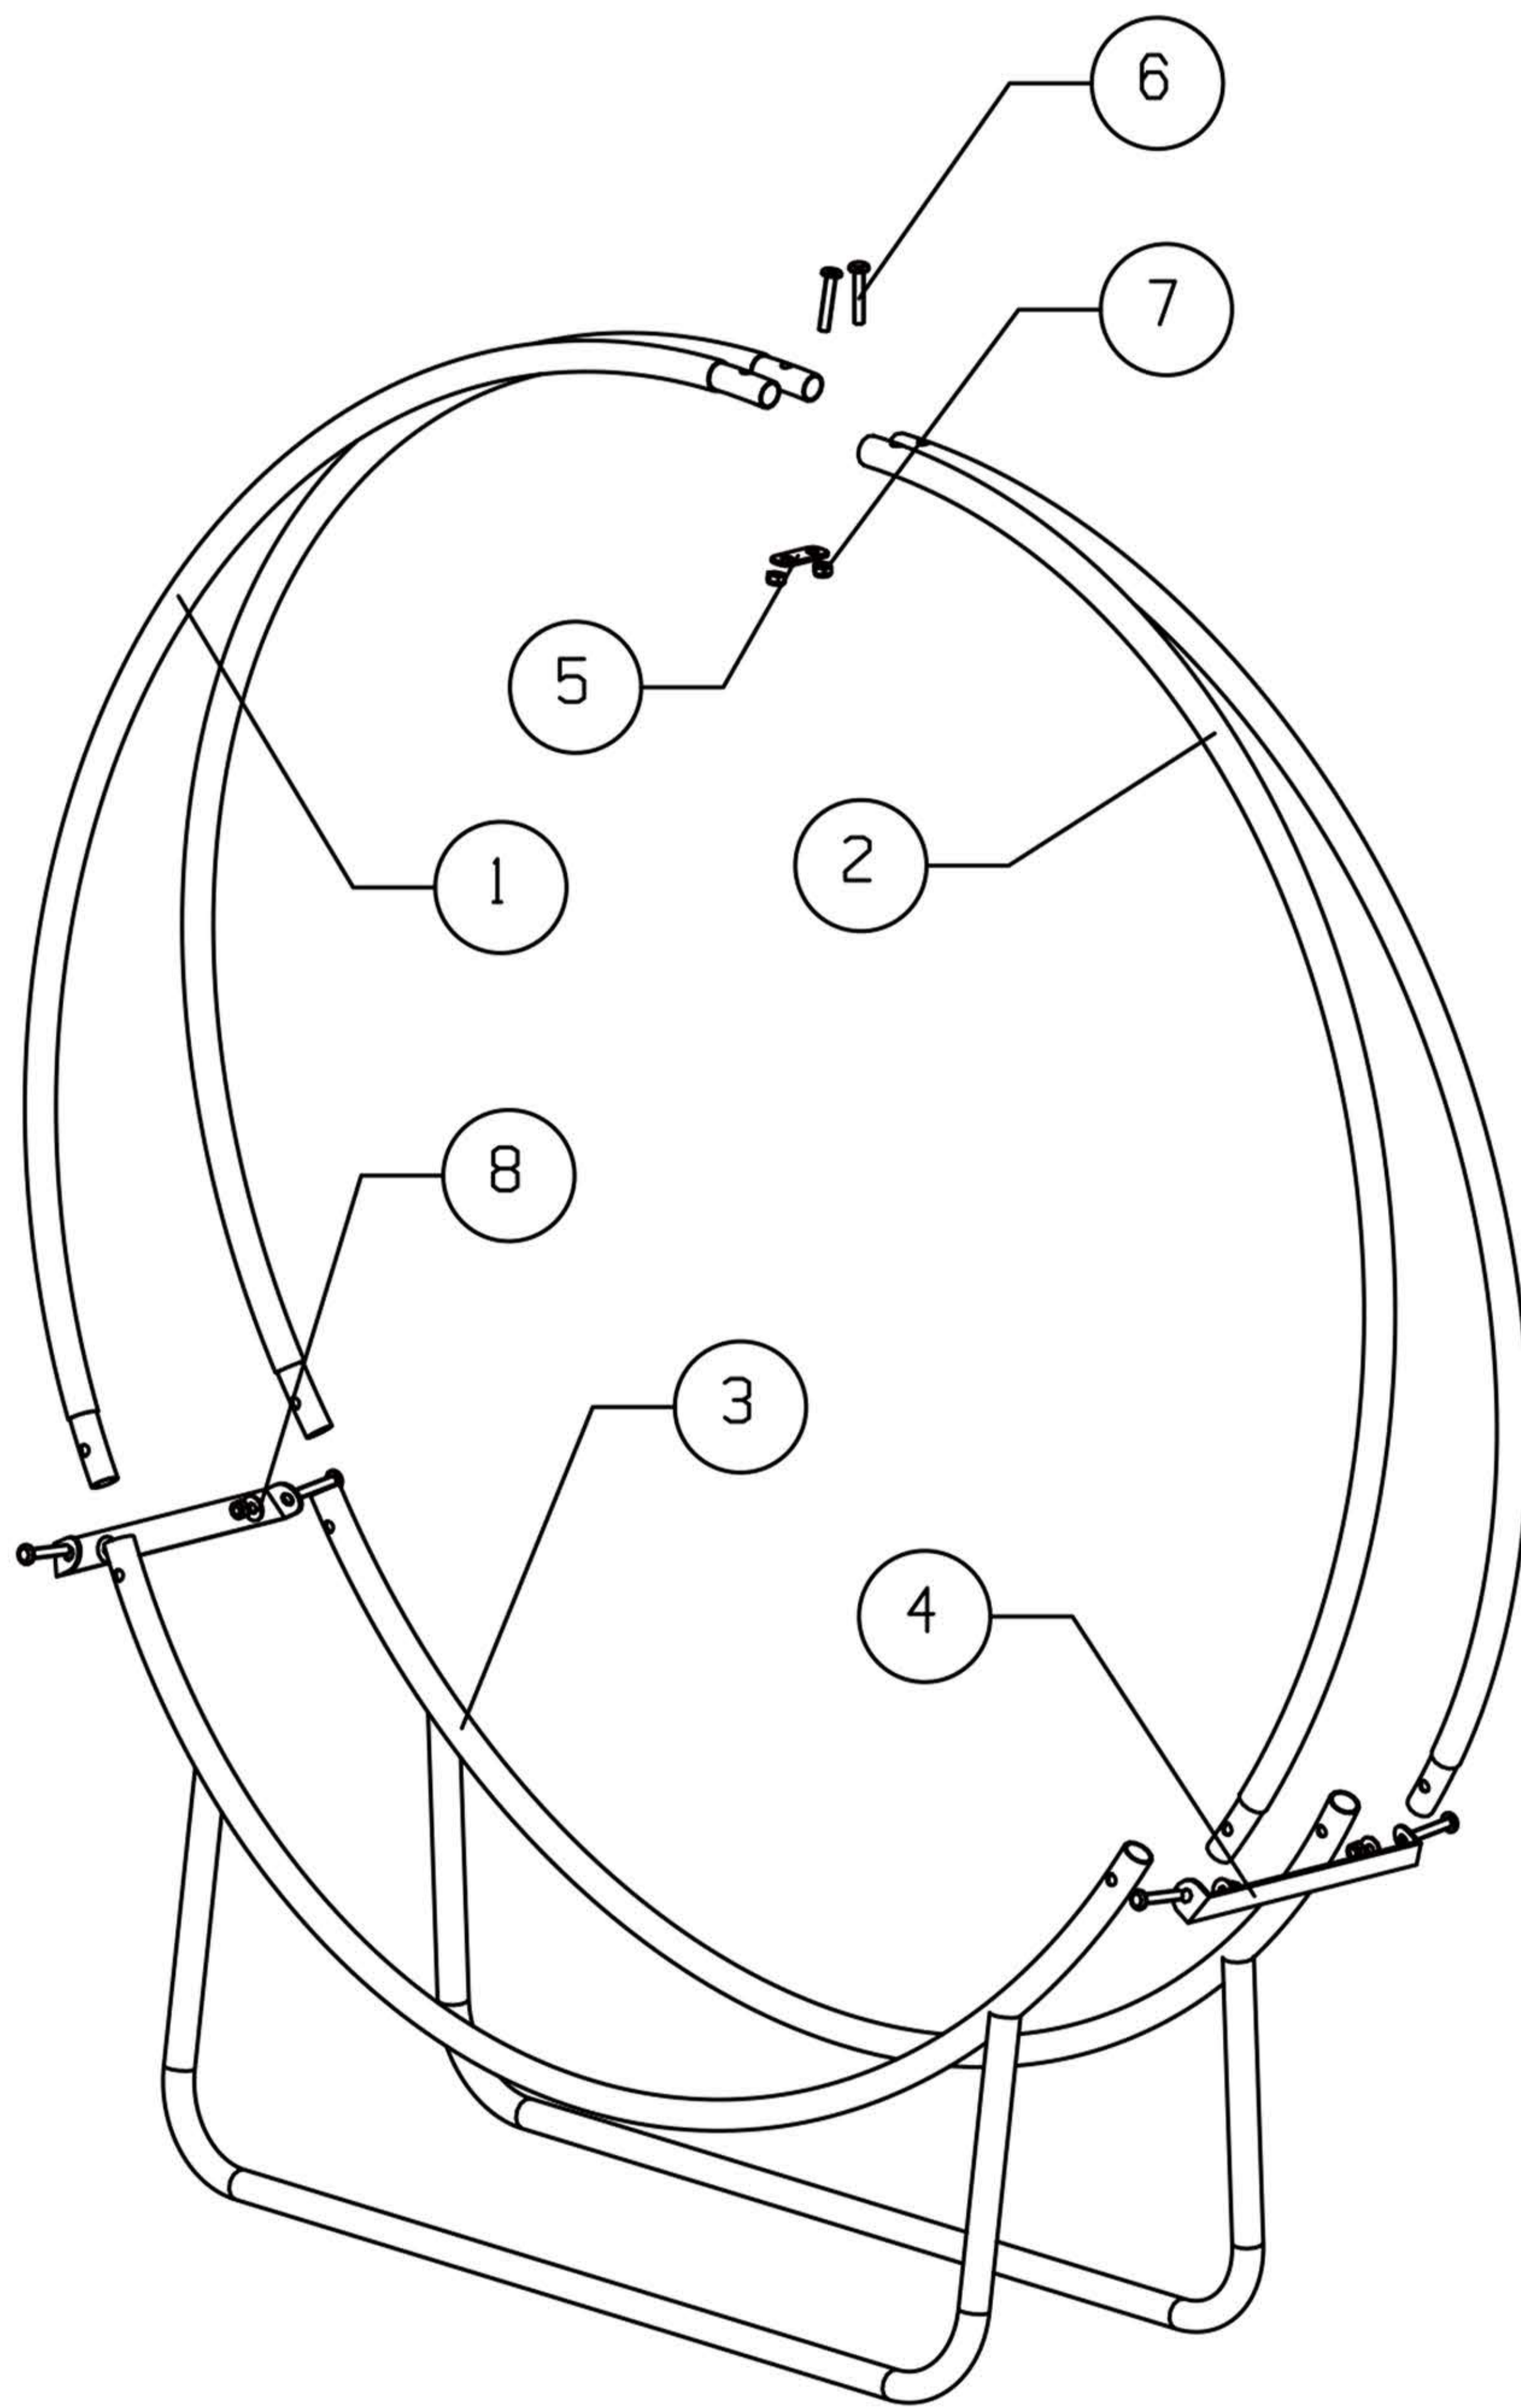

40-inch Tubular Firewood Log Hoop #QX40LH Instruction

Item	Parts drawing	Qty
1		2
2		2
3		2
4		2
5		1
6		6
7		6
8		6