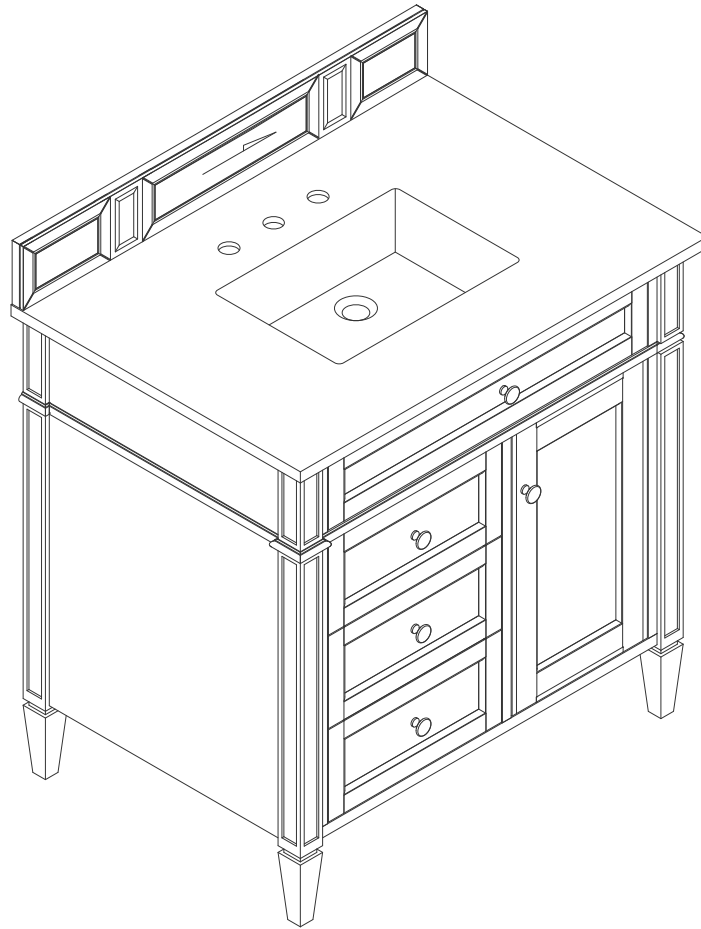

36" BRITTANY VANITY

650-V36-BKO 650-V36-SC 655-V36-PCN
650-V36-BNM 650-V36-SGR
650-V36-SBR 650-V36-UGR
655-V36-BW 650-V36-VBL

JAMES MARTIN
VANITIES

Features and Materials

Solids: BKO/BNM/BW/SC/SGR/UGR/VBL/PCN- Poplar
SBR- Parawood and Poplar
Veneers: BNM/SBR- Parawood and Poplar
Panels: Plywood
Installation Type: Floor Standing
Number of Basins: One
Basins Included: No
Vanity Top Included: No, Optional 3cm Tops Available with Sinks
Optional Wooden Backsplash
Overflow: Yes, Front Facing
Number of Doors: One
Number of Drawers: Two
Number of Tip Outs: One
Assembly Type: Installation of Optional 3cm Top with Sink
Drawer Box Material and Construction: 12mm Plywood/English Dovetail
Joinery Hardware Material and Finish: Zinc Alloy in Satin Nickel Color
Fits Drain Hole Size: 1 3/4"
Full Extension, Soft Close Glides
European Soft Close Hinges
Aluminum Laminate Drawer Liners
Adjustable Levelers

Dimension

Width: 35-3/4"
Depth: 22-7/8"
Height: 32-5/8"
Rough-In Height: 21-1/2"

Visit website for warranty and installation information
www.jamesmartinvanities.com

36" BRITTANY VANITY

650-V36-BKO 650-V36-SC 655-V36-PCN
 650-V36-BNM 650-V36-SGR
 650-V36-BW 650-V36-UGR
 650-V36-SBR 650-V36-VBL