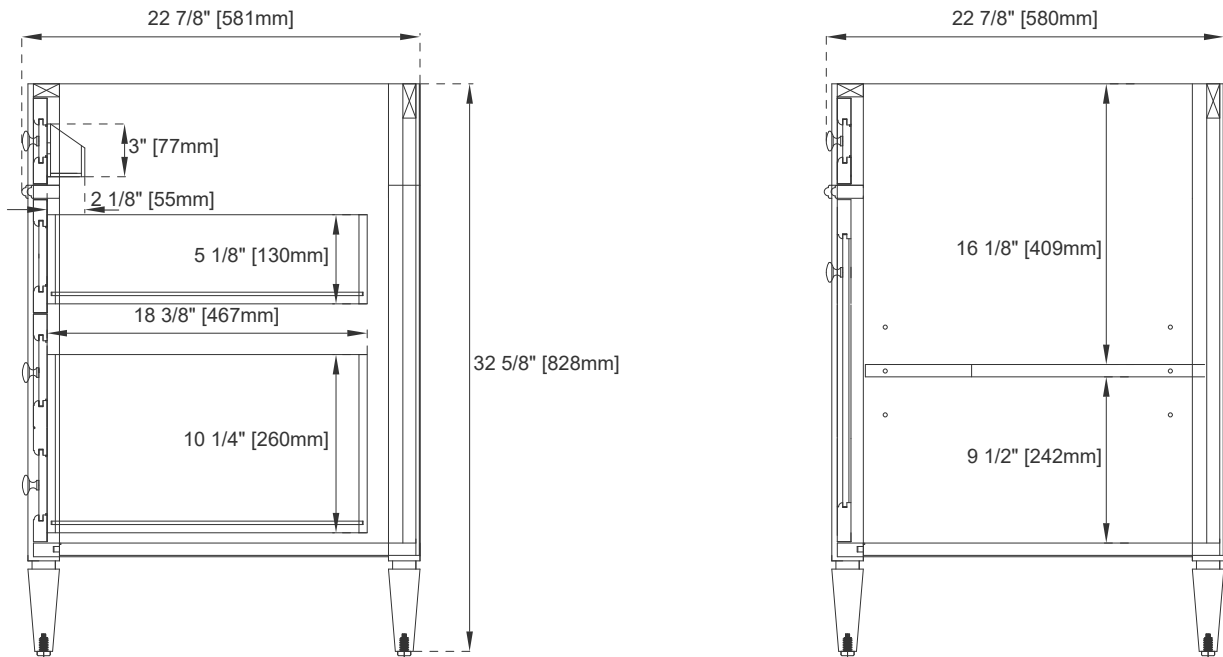

36" BRITTANY VANITY

650-V36-BKO 650-V36-SC 655-V36-PCN
650-V36-BNM 650-V36-SGR
650-V36-SBR 650-V36-UGR
655-V36-BW 650-V36-VBL

JAMES MARTIN
VANITIES

Features and Materials

Solids: BKO/BNM/BW/SC/SGR/UGR/VBL/PCN- Poplar
SBR- Parawood and Poplar
Veneers: BNM/SBR- Parawood and Poplar
Panels: Plywood
Installation Type: Floor Standing
Number of Basins: One
Basins Included: No
Vanity Top Included: No, Optional 3cm Tops Available with Sinks
Optional Wooden Backsplash
Overflow: Yes, Front Facing
Number of Doors: One
Number of Drawers: Two
Number of Tip Outs: One
Assembly Type: Installation of Optional 3cm Top with Sink
Drawer Box Material and Construction: 12mm Plywood/English Dovetail
Joinery Hardware Material and Finish: Zinc Alloy in Satin Nickel Color
Fits Drain Hole Size: 1 3/4"
Full Extension, Soft Close Glides
European Soft Close Hinges
Aluminum Laminate Drawer Liners
Adjustable Levelers

Dimension

Width: 35-3/4"
Depth: 22-7/8"
Height: 32-5/8"
Rough-In Height: 21-1/2"

Visit website for warranty and installation information
www.jamesmartinvanities.com

36" BRITTANY VANITY

650-V36-BKO 650-V36-SC 655-V36-PCN
 650-V36-BNM 650-V36-SGR
 650-V36-BW 650-V36-UGR
 650-V36-SBR 650-V36-VBL

JAMES MARTIN

VANITIES

Side View

Back View

All dimensions are nominal

Diagrams are of cabinet only—James Martin Optional Countertops and sinks are not shown

Visit website for warranty and installation information
www.jamesmartinvanities.com