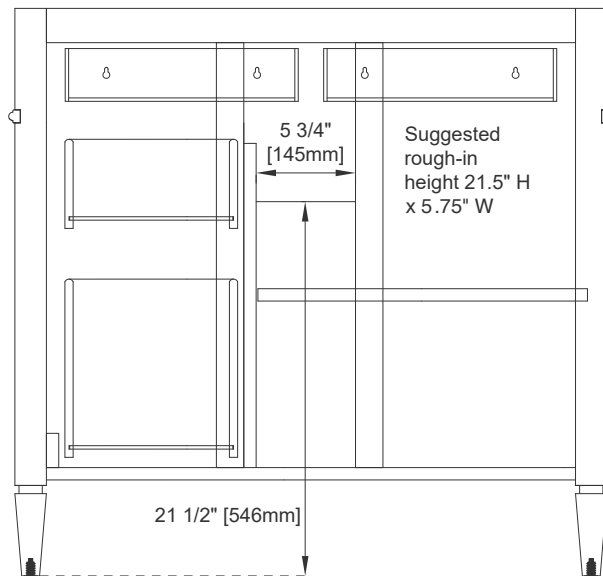

36" BRITTANY VANITY

650-V36-BKO 650-V36-SC 655-V36-PCN
650-V36-BNM 650-V36-SGR
650-V36-SBR 650-V36-UGR
655-V36-BW 650-V36-VBL

JAMES MARTIN
VANITIES

Features and Materials

Solids: BKO/BNM/BW/SC/SGR/UGR/VBL/PCN- Poplar
SBR- Parawood and Poplar
Veneers: BNM/SBR- Parawood and Poplar
Panels: Plywood
Installation Type: Floor Standing
Number of Basins: One
Basins Included: No
Vanity Top Included: No, Optional 3cm Tops Available with Sinks
Optional Wooden Backsplash
Overflow: Yes, Front Facing
Number of Doors: One
Number of Drawers: Two
Number of Tip Outs: One
Assembly Type: Installation of Optional 3cm Top with Sink
Drawer Box Material and Construction: 12mm Plywood/English Dovetail
Joinery Hardware Material and Finish: Zinc Alloy in Satin Nickel Color
Fits Drain Hole Size: 1 3/4"
Full Extension, Soft Close Glides
European Soft Close Hinges
Aluminum Laminate Drawer Liners
Adjustable Levelers

Dimension

Width: 35-3/4"
Depth: 22-7/8"
Height: 32-5/8"
Rough-In Height: 21-1/2"

Visit website for warranty and installation information
www.jamesmartinvanities.com

36" BRITTANY VANITY

650-V36-BKO 650-V36-SC 655-V36-PCN
 650-V36-BNM 650-V36-SGR
 650-V36-BW 650-V36-UGR
 650-V36-SBR 650-V36-VBL

JAMES MARTIN

VANITIES

Side View

Back View

All dimensions are nominal

Diagrams are of cabinet only—James Martin Optional Countertops and sinks are not shown

Visit website for warranty and installation information
www.jamesmartinvanities.com