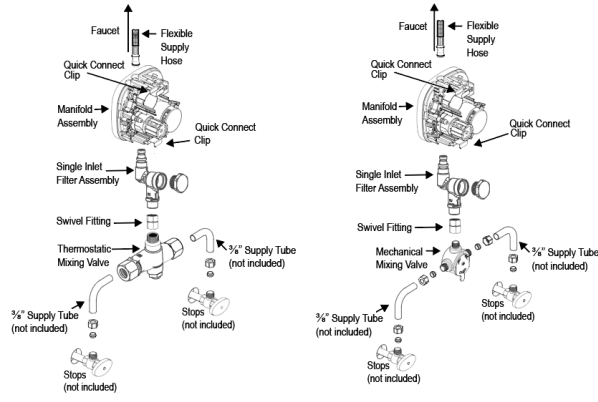

DOUBLE INLET FILTER FITTING