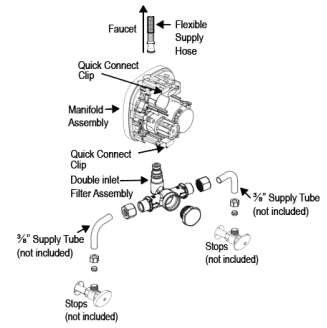

DOUBLE INLET FILTER FITTING