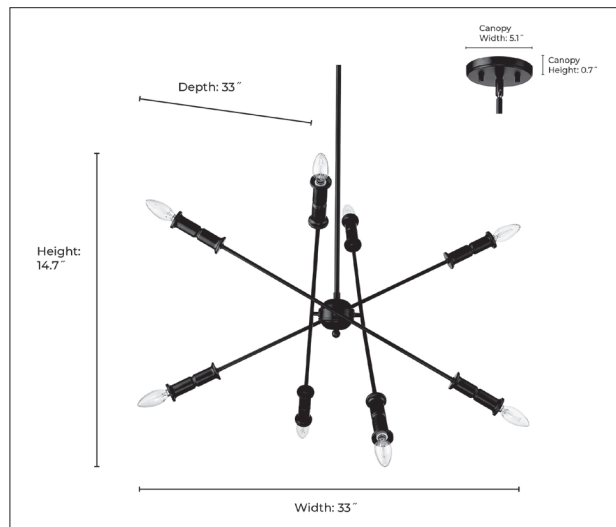

29108

POTISS EIGHT LIGHT CHANDELIER

**FINISH**

MB - Matte Black

**DIMENSIONS**

Width 33"  
Height 14.7"  
Canopy Width 5.1"  
Canopy Height 0.7"  
Canopy Depth 5.1"  
Stems (1) 6", (1) 12", (1) 18"  
Wire 144"  
Weight 6.82 lbs.

**MATERIAL**

Steel

**Glass**

Glass No

**LAMPING**

# Bulbs 8-Candle  
Bulb Base Candelabra (E12)  
Watts per Bulb 40W  
Voltage 120V  
Total Wattage 320W  
Bulbs Included No

**CERTIFICATION**

ETL Listed Dry

**ITEM NUMBER**

SKU's 29108 MB

29108 MB

Millennium Lighting  
105 Declaration Drive  
McDonough, GA 30253  
[www.millenniumlighting.com](http://www.millenniumlighting.com)