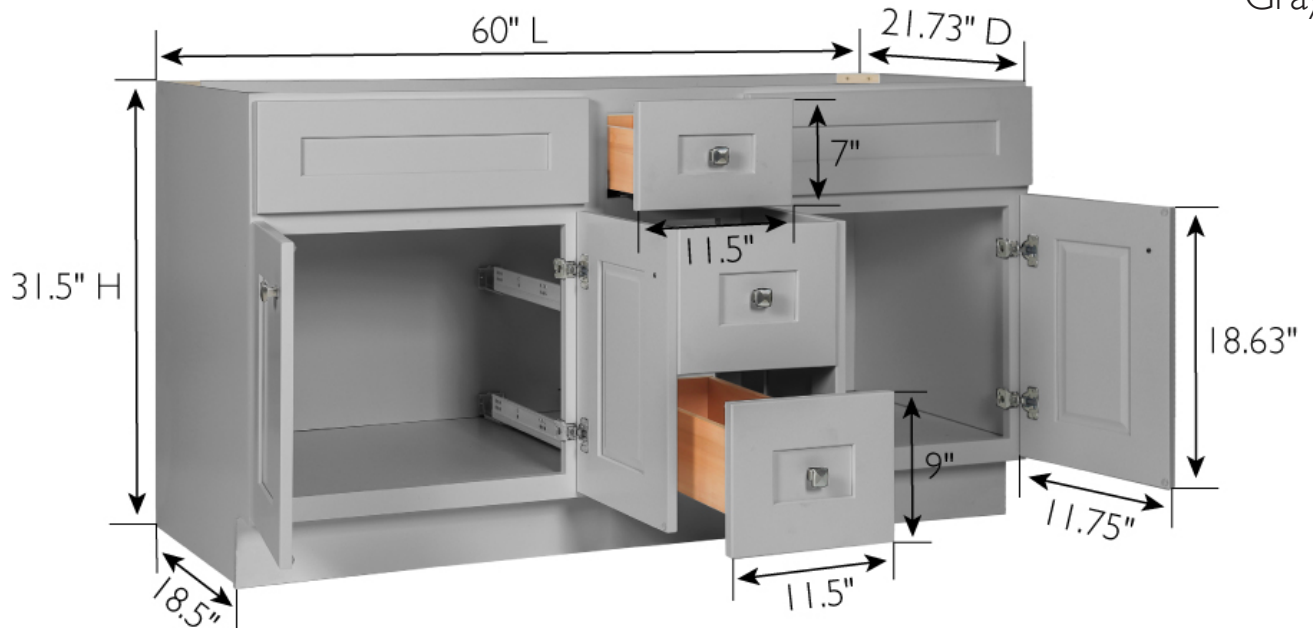

Brookings Unassembled 4-Door, 3-Drawer Vanity 60x31.5x21

Gray

SPECIFICATIONS

MATERIAL CONSTRUCTION:	Wood	FRAME STYLE:	Face Frame
ASSEMBLY REQUIRED:	Yes	FACE FRAME MATERIAL:	Solid Wood
TOOLS NEEDED FOR ASSEMBLY:	Phillips Screwdriver, Rubber Mallet, Wood Glue	SIDES MATERIAL:	Plywood
ASSEMBLED DIMENSIONS:	31.5" H x 60" L x 21" D	BOTTOM MATERIAL:	Plywood
ASSEMBLED WEIGHT:	95.48 lbs.	TOE KICK INSET WIDTH:	4.5"
HINGE STYLE:	Soft Close	BACK PANEL MATERIAL:	Plywood
DOOR STYLE:	4 Shaker Doors	BACK BRACE MATERIAL:	Solid Wood
DRAWER STYLE:	3 Drawers		
GLIDE STYLE:	Soft Close		
FAKE DWR STYLE:	N/A		
DWR 1 DIMENSIONS:	7" H x 11.5" L x 20.98" D		
DWR 2-3 DIMENSIONS:	9" H x 11.5" L x 20.98" D		
DWR CONSTRUCTION:	Dove Tail		
SHELF STYLE:	N/A		
SHELF ADJUSTABILITY INCREMENTS:	N/A		
SHELF MAX WEIGHT CAPACITY:	N/A		
SHELF DIMENSIONS:	N/A		
SHELF THICKNESS:	N/A		
SHELF MATERIAL:	N/A		