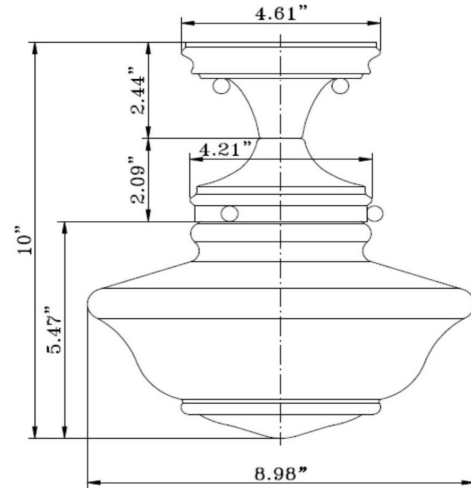

Semi-Flush Schoolhouse Ceiling Mount
Satin Nickel

SPECIFICATIONS

MOUNTING:	Semi Flush Mount	LED BRIGHTNESS (LUMENS):	N/A
SLOPED CEILING ADAPTABLE:	No	LED COLOR CORRELATED TEMPERATURE (CCT):	N/A
LAMP TYPE 1:	Maximum 60W Medium Base Bulb	LED COLOR RENDERING INDEX (CRI):	N/A
BULB INCLUDED:	N/A	LED EFFICACY:	N/A
WATTS PER BULB:	60W	LED AVERAGE RATED LIFE:	N/A
TOTAL WATTAGE:	60W	ENERGY EFFICIENT:	No
DIMMABLE:	Yes	LIGHTING AMPS:	N/A
MATERIAL CONSTRUCTION:	Steel	VOLTAGE:	120V
ASSEMBLED DIMENSIONS:	10" H x 8.89" L x 8.98" D		
WEIGHT:	2.35 lbs.		
BACKPLATE DIMENSIONS:	N/A		
CANOPY/PLATE DIMENSIONS:	2.44" H x 4.61" D		
GLASS/SHADE DIMENSIONS:	5.47" H x 8.98" L x 8.98" D		
GLASS/SHADE MATERIAL:	N/A		
GLASS/SHADE TYPE:	N/A		
GLASS/SHADE COLOR:	White		